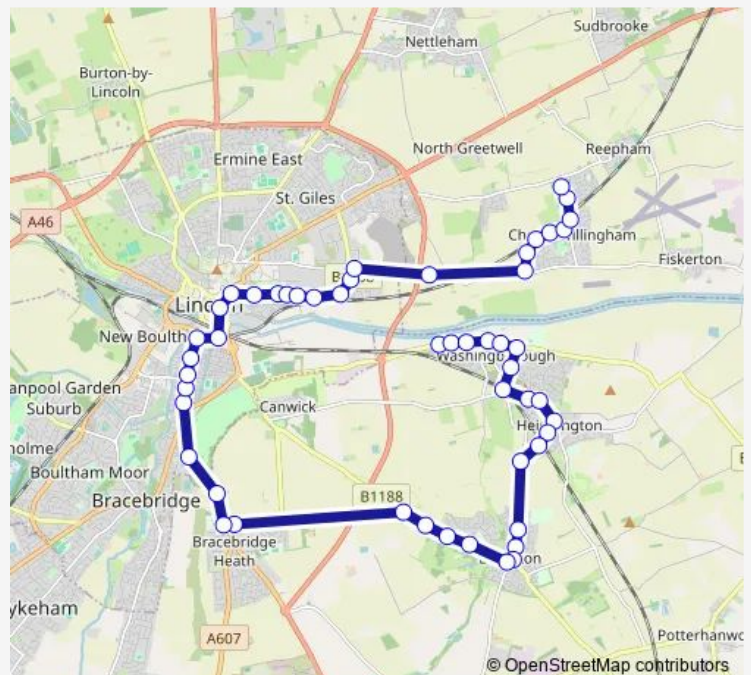

### Direction

Witham View — The Priory Pembroke Academy

51 stops

[Open route schedule](#)

Witham View

Hillcroft

Ferry Lane

High Street

### Route schedule

Witham View — The Priory Pembroke Academy

Monday 07:30

Tuesday 07:30

Wednesday 07:30

Thursday 07:30

Friday 07:30

Saturday —

### Route info

Direction: Witham View

Stops: 51

Trip Duration: 0 hour 58 min

951 — Washingborough - Cherry Willingham

Ashfield Cottage Farm

Caistor Drive

Canwick Avenue

## Route info

Direction: The Priory Pembroke Academy

Stops: 48

Trip Duration: 0 hour 52 min

Canwick Avenue

Caistor Drive

Ashfield Cottage Farm

Woodview Nursing Home