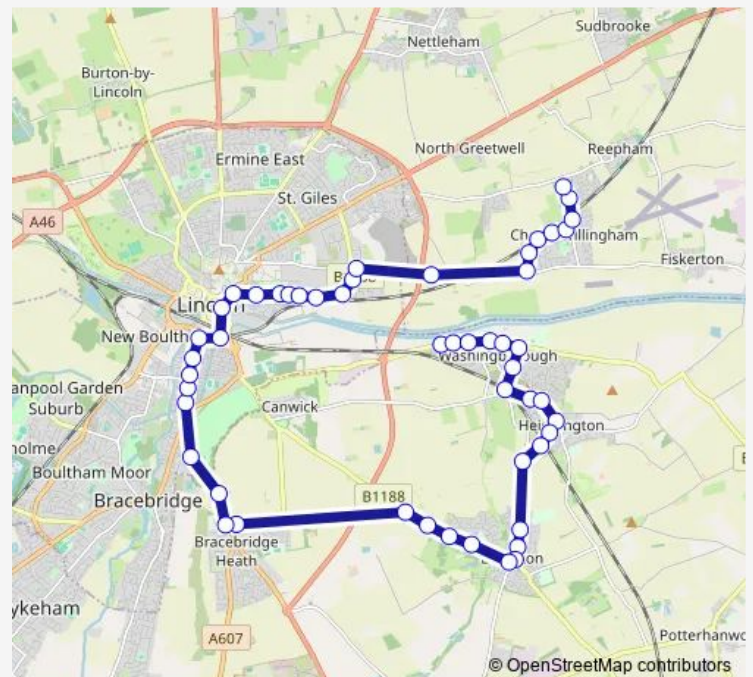

### Direction

Witham View — The Priory Pembroke Academy

51 stops

[Open route schedule](#)

Witham View

Hillcroft

Ferry Lane

High Street

### Route schedule

Witham View — The Priory Pembroke Academy

Monday 07:30

Tuesday 07:30

Wednesday 07:30

Thursday 07:30

Friday 07:30

Saturday —

### Route info

Direction: Witham View

Stops: 51

Trip Duration: 0 hour 58 min

951 — Washingborough - Cherry Willingham

Ashfield Cottage Farm

Caistor Drive

Canwick Avenue

## Route info

Direction: The Priory Pembroke Academy

Stops: 48

Trip Duration: 0 hour 52 min

Canwick Avenue

Caistor Drive

Ashfield Cottage Farm

Woodview Nursing Home