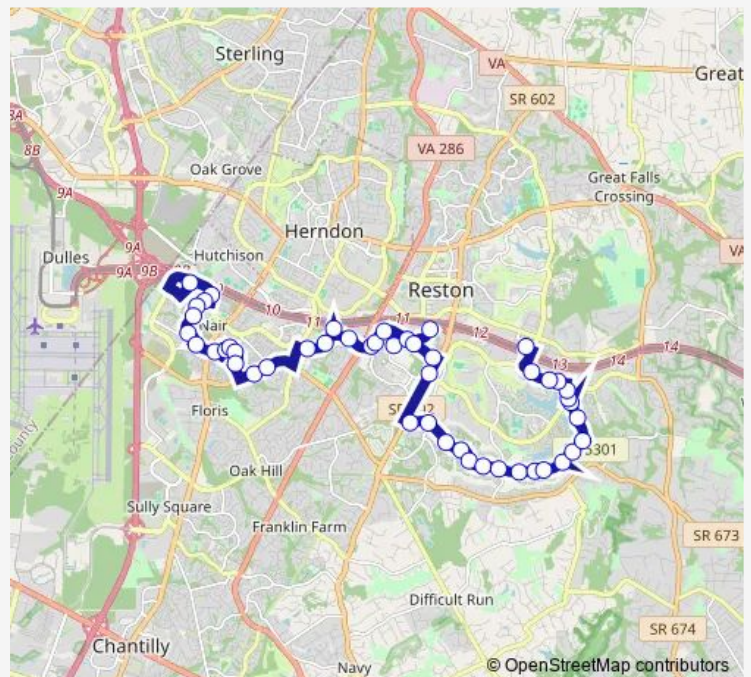

**Direction**

Wiehle Metro BAY E — Innovation Metro Bay A

50 stops

[Open route schedule](#)

Wiehle Metro BAY E

Sunrise Valley and Upper Lake (W)

Sunrise Valley and Upper Lake (E)

Sunrise Valley and Lakeport

Reston @ South Lakes

Route schedule

Wiehle Metro BAY E — Innovation Metro Bay A

Monday 06:00-18:40

Tuesday 06:00-18:40

Wednesday 06:00-18:40

Thursday 06:00-18:40

Friday 06:00-18:40

Saturday —

Sunday —

Route info

Direction: Wiehle Metro BAY E

Stops: 50

Trip Duration: 0 hour 56 min

951 — Wiehle Reston E- Innovation Center

12000 Sunrise Valley Dr

## Route info

Direction: Innovation Metro Bay A

Stops: 48

Trip Duration: 0 hour 53 min

Sunrise Valley and Reston Pkwy

Reston @ South Lakes

Glade and Reston Pkwy

Glade and Breton