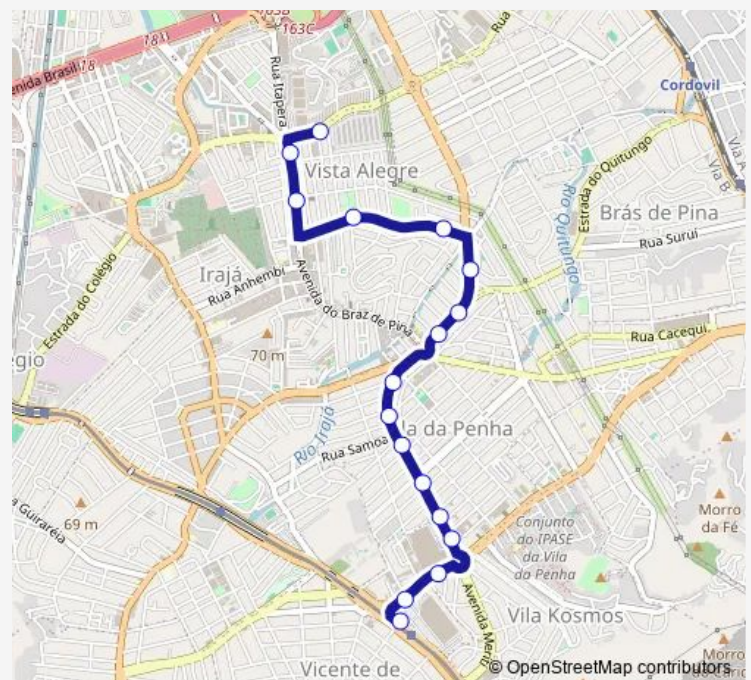

Bus 951 Vicente de Carvalho - Vista Alegre

[Go to website](#)

Direction

Ponto Final: Metrô Vicente de Carvalho : Atacadão —
Florânia

17 stops

[Open route schedule](#)

Ponto Final: Metrô Vicente de Carvalho : Atacadão

Route schedule

Ponto Final: Metrô Vicente de Carvalho : Atacadão —
Florânia

Monday 00:00

Tuesday 00:00

Wednesday 00:00

Thursday 00:00

Friday 00:00

Saturday 00:00

Sunday 00:00

Route info

Direction: Ponto Final: Metrô Vicente de Carvalho : Atacadão

Stops: 17

Trip Duration: 0 hour 19 min

Direction

Florânia — Ponto Final: Metrô Vicente de Carvalho : Atacadão

21 stops

Monday 00:00

Tuesday 00:00

Wednesday 00:00

Thursday 00:00

Friday 00:00

Saturday 00:00

Sunday 00:00

Route info