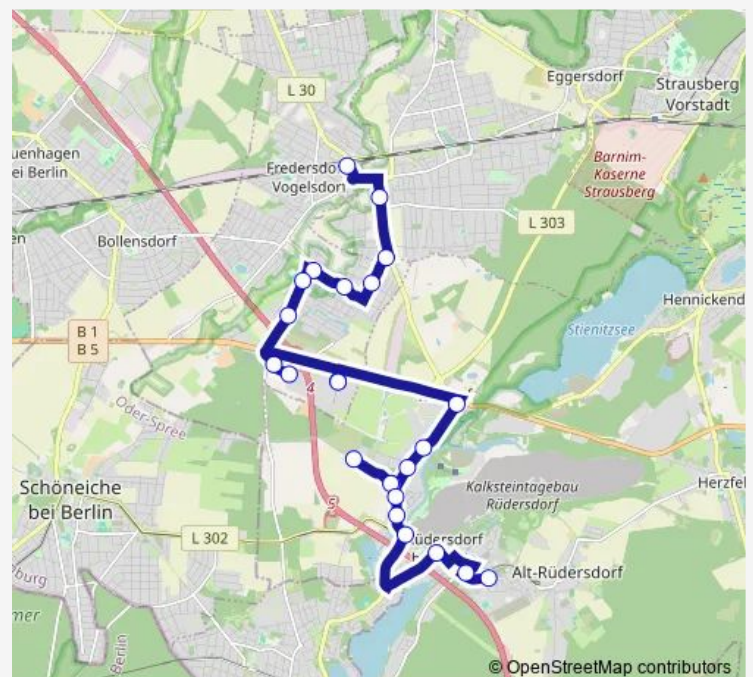

Rüdersdorf, Brückenstr.

Route schedule

S Fredersdorf — Woltersdorf (LOS), Straßenbahndepot

Monday 04:17-07:12

Tuesday 04:17-07:12

Wednesday 04:17-07:12

Thursday 04:17-07:12

Friday 04:17-07:12

Saturday 07:33-19:33

Sunday —

Route info

Direction: S Fredersdorf

Stops: 29

Trip Duration: 0 hour 51 min

Rüdersdorf, Waldstr.

Rüdersdorf, Waldsiedlung

Rüdersdorf, Waldkater

Rüdersdorf, Klinik Am See

Woltersdorf (LOS), Schleuse

Woltersdorf (LOS), Krankenhaus

Woltersdorf (LOS), Blumenstr.

Woltersdorf (LOS), Straßenbahndepot

Direction

S Fredersdorf — Woltersdorf (LOS), Straßenbahndepot

22 stops

[Open route schedule](#)

S Fredersdorf

Petershagen (b. Berlin), Dorfstr.

Vogelsdorf, Tasdorfer Str.

Rüdersdorf, Tasdorf

Rüdersdorf, Frachtzentrum

Rüdersdorf, Schulzenhöher Weg