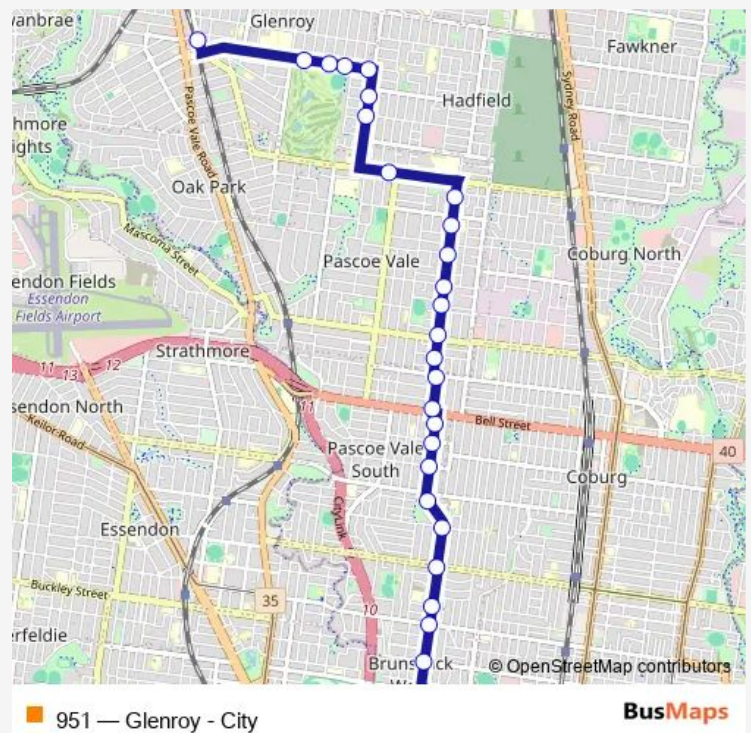

[Go to website](#)

Direction
 Glenroy Station/Hartington St (Glenroy) — Brunswick Station/Victoria St (Brunswick)

38 stops

[Open route schedule](#)

- Glenroy Station/Hartington St (Glenroy)
- Cardinal Rd/Glenroy Rd (Glenroy)
- Justin Ave/Glenroy Rd (Glenroy)
- Valencia St/Glenroy Rd (Glenroy)
- Eileen St/West St (Hadfield)
- Middle St/West St (Hadfield)
- Walter St/West St (Hadfield)
- Joffre Rd/Boundary Rd (Pascoe Vale)
- Collings Ct/Derby St (Pascoe Vale)
- Pascoe Vale North Primary School/158 Derby St (Pascoe Vale)
- Windsor St/Derby St (Pascoe Vale)
- Essex St/Derby St (Pascoe Vale)
- Attercliffe Ave/Derby St (Pascoe Vale)
- Gaffney St/Derby St (Pascoe Vale)
- Kevin St/Derby St (Hadfield)
- O'Hea St/Turner St (Pascoe Vale South)
- Bell St/Turner St (Pascoe Vale South)
- 45-Bell St/Melville Rd (Pascoe Vale South)
- 44-Brearley Pde/Melville Rd (Pascoe Vale South)
- 43-Princes Tce/Melville Rd (Pascoe Vale South)

Stops: 38

Trip Duration: 0 hour 30 min

42-Reynard St/Melville Rd (Pascoe Vale South)
41-Woodlands Ave/Melville Rd (Pascoe Vale South)
40-Moreland Rd/Melville Rd (Brunswick West)
38-Jacobs Reserve/Melville Rd (Brunswick West)
37-Albion St/Melville Rd (Brunswick West)
36-Hope St/Melville Rd (Brunswick West)
35-Victoria St/Melville Rd (Brunswick West)
34-Smith St/Melville Rd (Brunswick)
33-South Daly St/Dawson St (Brunswick West)
Grantham St/Dawson St (Brunswick West)
Pottery Ct/Dawson St (Brunswick)
Fallon St/Dawson St (Brunswick)
Dawson St Police Complex/20 Dawson St (Brunswick)
18 Dawson St (Brunswick)
22-Albert St/Sydney Rd (Brunswick)
23-Victoria St/Sydney Rd (Brunswick)
Sydney Rd/Victoria St (Brunswick)
Brunswick Station/Victoria St (Brunswick)

Direction: Brunswick Station/Victoria St (Brunswick)

Stops: 32

Trip Duration: 0 hour 30 min

Joffre Rd/Boundary Rd (Pascoe Vale)

Walter St/West St (Hadfield)

Ila St/West St (Glenroy)

West St/Glenroy Rd (Glenroy)