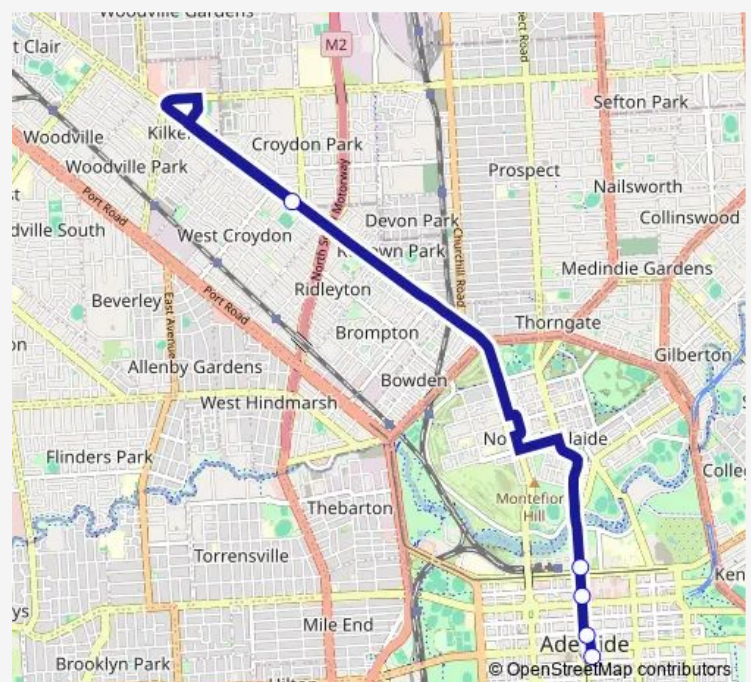

Stop Z2 King William Rd - West side

Stop 1 King William Rd - West side

Stop 2 / Zone A King William Rd - North West side

Stop 8 Torrens Rd - South West side

Zone B Adelaide Secondary School of English

**Route schedule**

Stop X2 King William St - West side — Zone B Adelaide Secondary School of English

Monday 08:09-08:16

Tuesday 08:09-08:16

Wednesday 08:09-08:16

Thursday 08:09-08:16

Friday 08:09-08:16

Saturday —

Sunday —

**Route info**

Direction: Stop X2 King William St - West side

Stops: 6

Trip Duration: 0 hour 20 min

951 — City to Adelaide Secondary School of English

**Direction**

Zone B Adelaide Secondary School of English — Stop VS3  
Victoria Sq - East side

5 stops

[Open route schedule](#)

Zone B Adelaide Secondary School of English

Stop A3 King William Rd - East side

Stop C2 King William St - East side

Stop F1 King William St - North East side

Stop VS3 Victoria Sq - East side