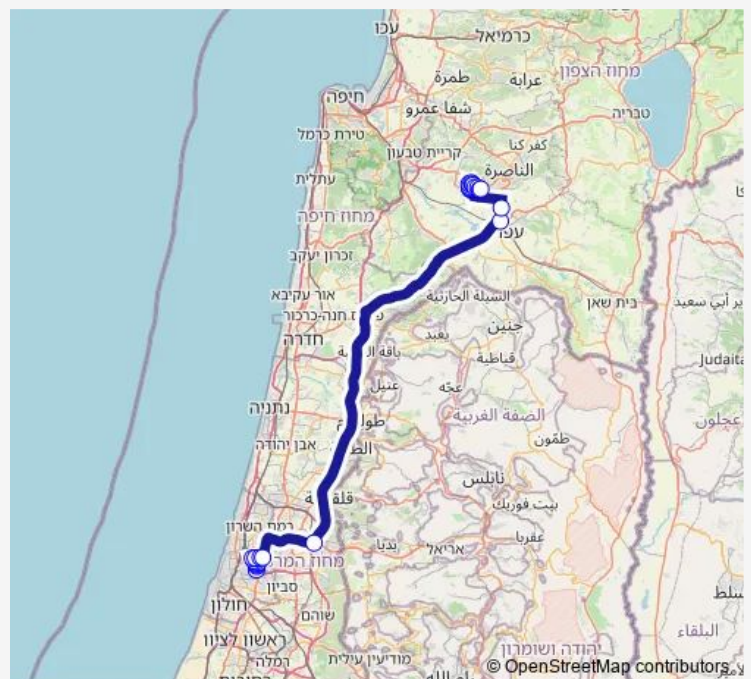

Thursday 22:45

Friday 12:30

Saturday 20:30

Sunday 22:45

Route info

Direction: בית העלמין/חזון איש

Stops: 29

Trip Duration: 1 hour 44 min