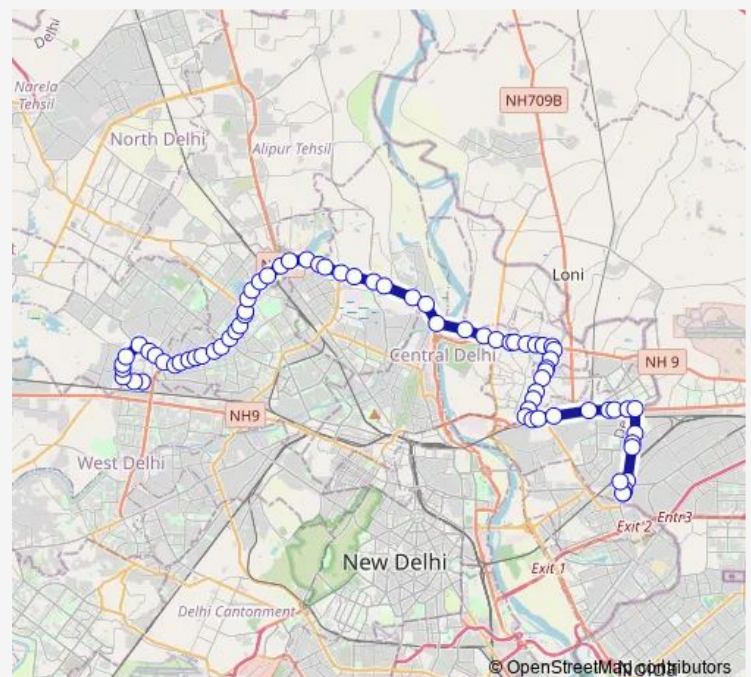

Bus 946down

[Go to website](#)

Direction

Q Block Mangolpuri — Anand Vihar Isbt Terminal

72 stops

[Open route schedule](#)

Q Block Mangolpuri

Durlabh Nath Vatika Mangol Puri

T Block Mangol Puri

Mangolpuri S Block

Mangolpuri K Block (Sanjay Gandhi Hospital)

Mangol Puri J Block

Mangol Puri Y Block

Mangol Pur Khurd

Avantika Xing

Mangolpur Kalan Village

Mangol Pur School (Outer Ring Road)

Rohini Depot Iii

Puspanjali Enclave Rohini Depot 3

Kali Mata Mandir

Deepali Chowk Ring Road

Saraswati Vihar C Block

Madhuban Chowk Outer Ring Road

Madhuban Chowk (Outer Ring Road)

RU Block Power House

Pitampura RU Block

Uttri Pitam Pura

Route schedule

Q Block Mangolpuri — Anand Vihar Isbt Terminal

Monday 08:12-20:00

Tuesday 08:12-20:00

Wednesday 08:12-20:00

Thursday 08:12-20:00

Friday 08:12-20:00

Saturday 08:12-20:00

Sunday 08:12-20:00

Route info

Direction: Q Block Mangolpuri

Stops: 72

Trip Duration: 2 hour 32 min

946down

BusMaps