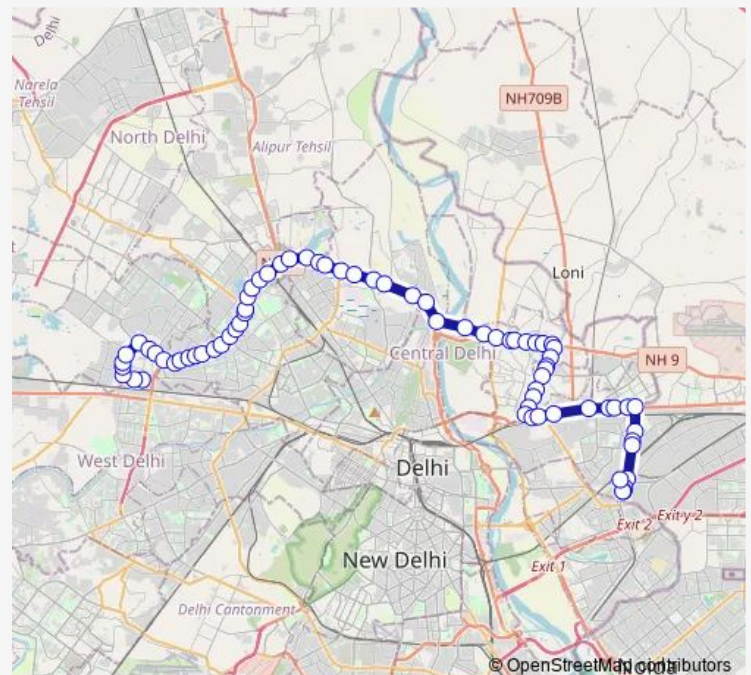

Thursday 08:12-20:00

Friday 08:12-20:00

Saturday 08:12-20:00

Sunday 08:12-20:00

Route info

Direction: Q Block Mangolpuri

Stops: 72

Trip Duration: 2 hour 32 min