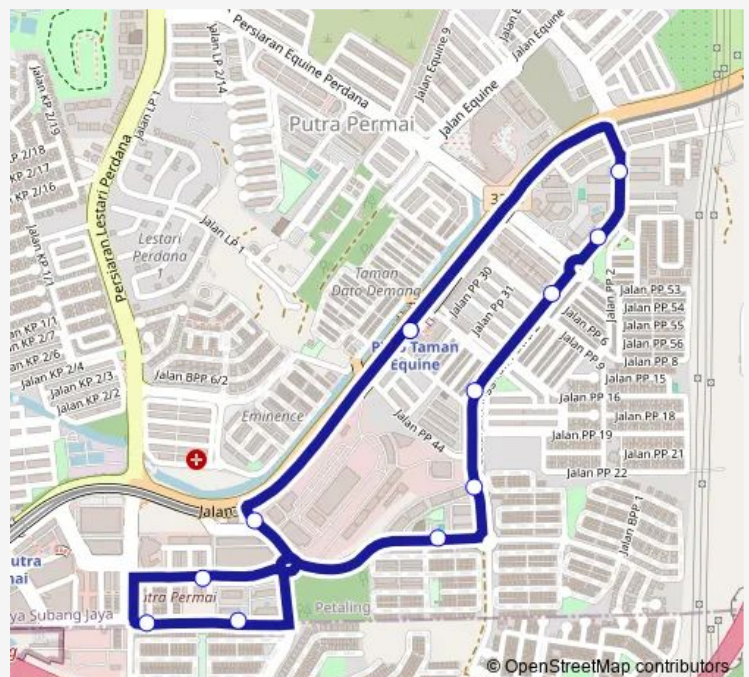

### Direction

MRT Taman Equine Pintu A — MRT Taman Equine Pintu A

12 stops

[Open route schedule](#)

MRT Taman Equine Pintu A

Pasar Borong Selangor

Pusat Bandar Putra Permai (Utara)

Pusat Bandar Putra Permai (Selatan)

### Route schedule

MRT Taman Equine Pintu A — MRT Taman Equine Pintu A

Monday 06:00-23:30

Tuesday 06:00-23:30

Wednesday 06:00-23:30

Thursday 06:00-23:30

Friday 06:00-23:30

Saturday 06:00-23:30

### Route info

Direction: MRT Taman Equine Pintu A

Stops: 12

Trip Duration: 0 hour 15 min

T542

T542 Bus time schedules and route maps are available in an offline PDF at [busmaps.com](https://busmaps.com). Use the [busmaps.com](https://busmaps.com) website to see live bus times, train schedule or subway schedule, and step-by-step directions for all public transit in Kuala Lumpur