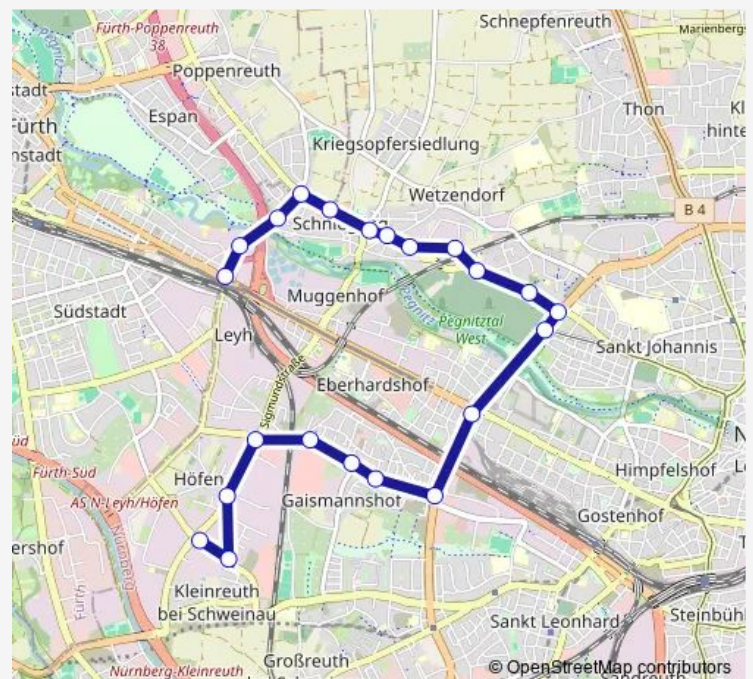

Nürnberg Herderstr.

Fürth Kurgartenstr.

Fürth Stadtgrenze

Route schedule

Nürnberg Virnsberg.Str. Wende — Fürth Stadtgrenze

Monday 05:02-23:45

Tuesday 05:02-23:45

Wednesday 05:02-23:45

Thursday 05:02-23:45

Friday 05:02-23:45

Saturday 07:45-23:45

Sunday 07:45-23:45

Route info

Direction: Nürnberg Virnsberg.Str. Wende

Stops: 21

Trip Duration: 0 hour 28 min

38

BusMaps

Direction

undefined — undefined

0 stops

[Open route schedule](#)

Route schedule

undefined — undefined

Monday	05:32-16:52
Tuesday	05:32-16:52
Wednesday	05:32-16:52
Thursday	05:32-16:52
Friday	05:32-16:52
Saturday	—
Sunday	—

Route info

Direction:

Stops: 0

Trip Duration: — min

Direction

Nürnberg Virnsberg.Str. Wende — Fürth Stadtgrenze