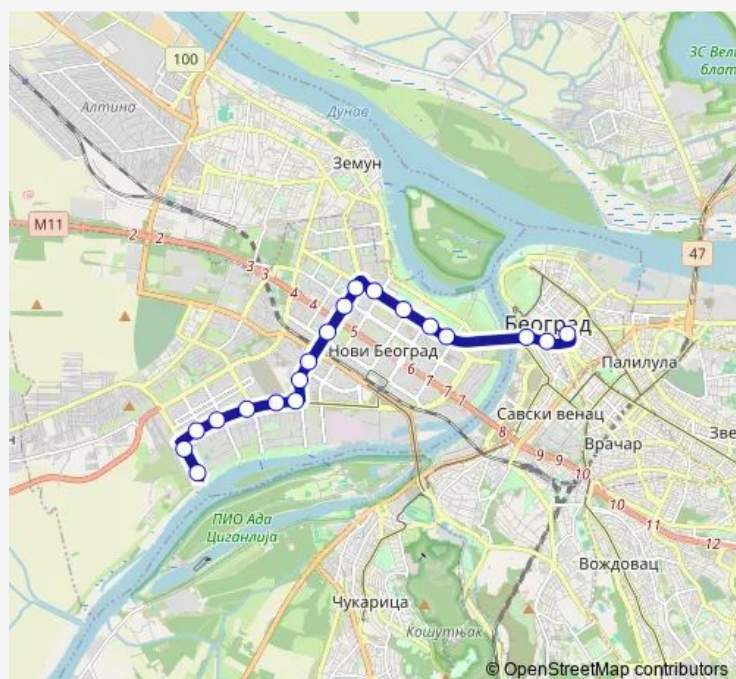

Direction

Trg Republike — Blok 45

19 stops

[Open route schedule](#)

Trg Republike

Zeleni Venac

Brankov Most

Šest Kaplara

Palata Srbija

Španskih Boraca

Blok 30

Go Novi Beograd

Bulevar Zorana Đinđića

Milutina Milankovića

Erport Siti

Tehnička Škola Novi Beograd

Trg Republike — Blok 45

Monday	24:00-02:00 ⁺¹
Tuesday	24:00-02:00 ⁺¹
Wednesday	24:00-02:00 ⁺¹
Thursday	24:00-02:00 ⁺¹
Friday	24:00-02:00 ⁺¹
Saturday	—
Sunday	—

Route info

Direction: Trg Republike

Stops: 19

Trip Duration: 0 hour 25 min

Direction

Blok 45 — Trg Republike

20 stops

[Open route schedule](#)

Blok 45

Dr Ivana Ribara 1

Dr Ivana Ribara