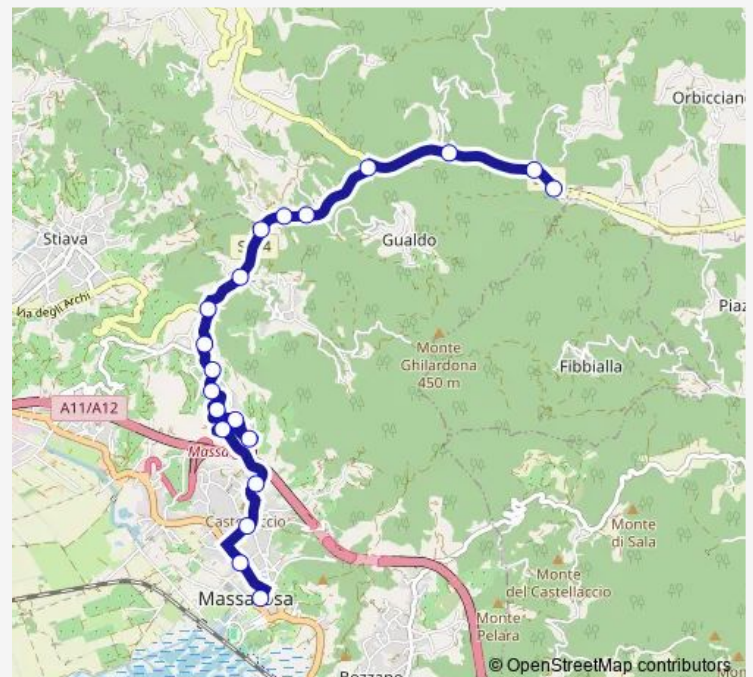

Route schedule

Valpromaro Capolinea — Massarosa Poste

Monday	06:50
Tuesday	06:50
Wednesday	06:50
Thursday	06:50
Friday	06:50
Saturday	06:50
Sunday	—

Route info

Direction: Valpromaro Capolinea

Stops: 20

Trip Duration: 0 hour 20 min

E30 — Valpromaro-Massarosa-Montramito-Viareggio

Direction

Massarosa Poste — P.Za D'Azeglio Nord

18 stops

[Open route schedule](#)

Massarosa Poste

Via Sarzanese Ang.Iv Novembre

Via Sarzanese P.Te Di Baino

Route info

Direction: Massarosa Poste

Stops: 18

Trip Duration: 0 hour 22 min

Direction

Piazza D'Azeglio Sud — Valpromaro Capolinea

38 stops

[Open route schedule](#)

Saturday 06:18

Sunday —

Route info

Direction: Piazza D'Azeglio Sud

Stops: 38

Trip Duration: 0 hour 32 min

Via Pitoro Case Popolari

Pieve A Elici