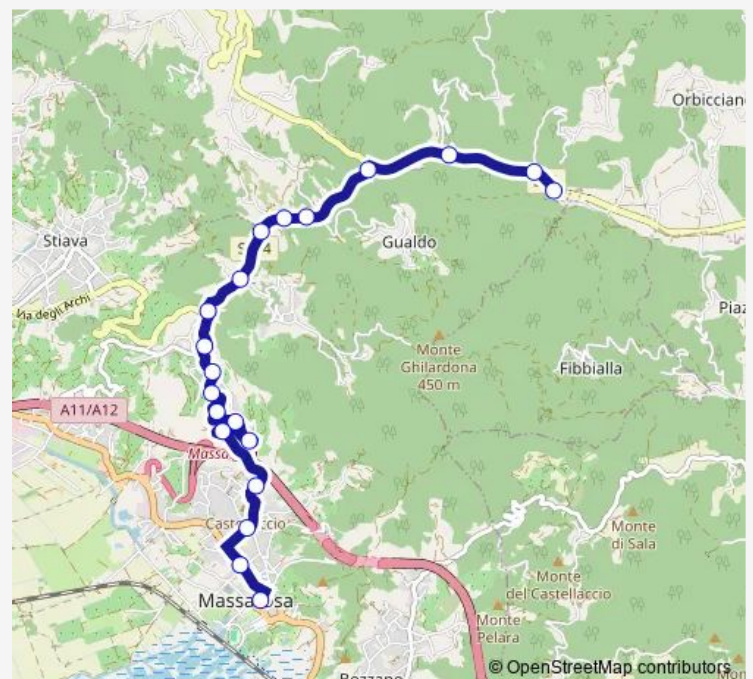

### Route schedule

Valpromaro Capolinea — Massarosa Poste

Monday 06:50

Tuesday 06:50

Wednesday 06:50

Thursday 06:50

Friday 06:50

Saturday 06:50

### Route info

Direction: Valpromaro Capolinea

Stops: 20

Trip Duration: 0 hour 20 min

■ E30 — Valpromaro-Massarosa-Montramito-Viareggio

## Route info

Direction: Massarosa Poste

Stops: 18

Trip Duration: 0 hour 22 min

## Route info

Direction: Piazza D'Azeglio Sud

Stops: 38

Trip Duration: 0 hour 32 min

Via Pitoro Case Popolari

Pieve A Elici

Via Pitoro Bv.Spezi

Via Pitoro Civ.19