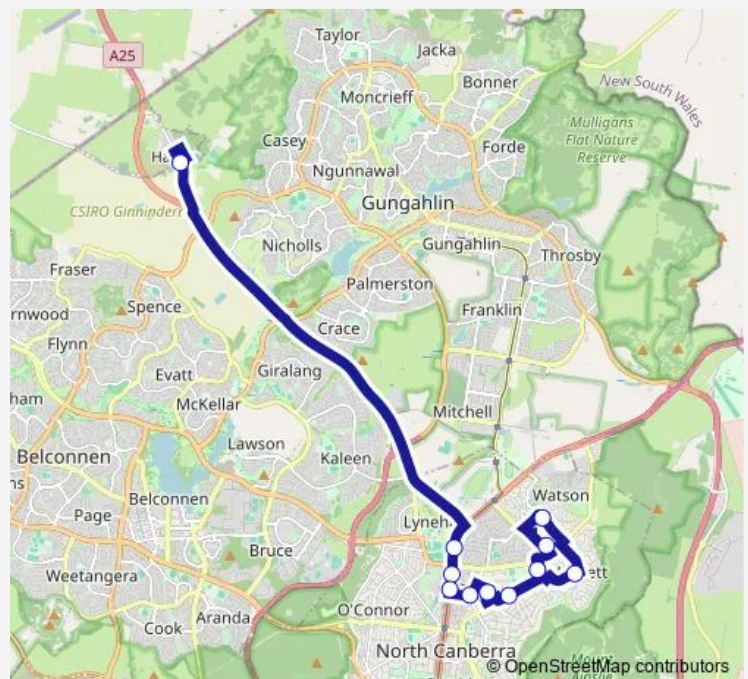

School Bus S200 Hall to Blue Gum Community 2 (Crocodile SS Service)

[Go to website](#)

Direction

Victoria St Before Gladstone St — Majura Av North Ainslie Ps

11 stops

[Open route schedule](#)

- Victoria St Before Gladstone St
- Northbourne Av After Swinden St
- Dickson Interchange Northborne Av
- Northbourne Av Before Morphett St
- Daramalan College Morphett St
- Bancroft St Emmaus Christian School
- Phillip Av Dickson Clg
- Higinbotham St Rosary Primary School
- Majura Primary School
- Blue Gum Community School, Maitland St
- Majura Av North Ainslie Ps

Route schedule

Victoria St Before Gladstone St — Majura Av North Ainslie Ps

Monday	08:00
Tuesday	08:00
Wednesday	08:00
Thursday	08:00
Friday	08:00
Saturday	—
Sunday	—

Route info

Direction: Victoria St Before Gladstone St

Stops: 11

Trip Duration: 0 hour 55 min

S200 School Bus time schedules and route maps are available in an offline PDF at busmaps.com. Use the busmaps.com website to see live bus times, train schedule or subway schedule, and step-by-step directions for all public transit in Canberra