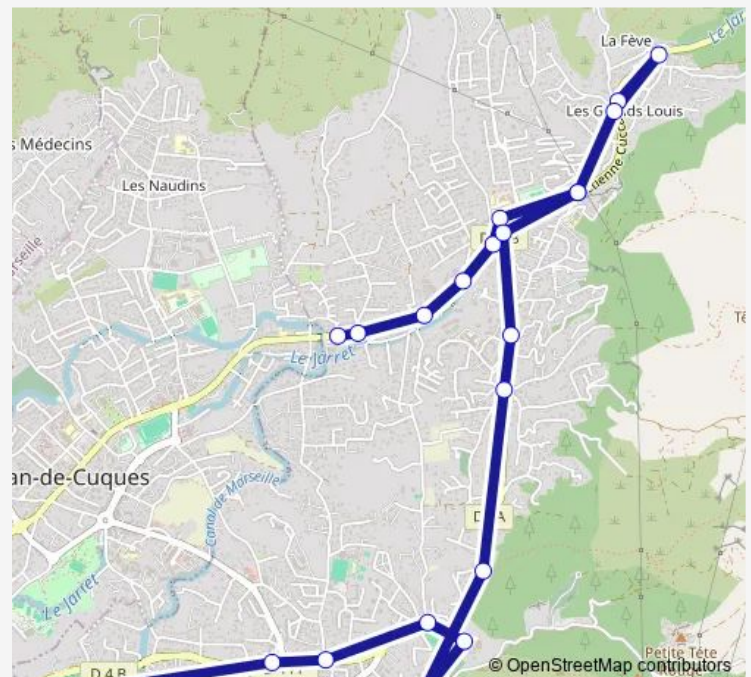

### Direction

CLG Yves Montand — Hermitage

12 stops

[Open route schedule](#)

CLG Yves Montand

Bar des Cigales

Allauch Village

Saint Roch

### Route schedule

CLG Yves Montand — Hermitage

Monday 15:30-16:40

Tuesday 15:30-16:40

Wednesday 12:05

Thursday 15:30-16:40

Friday 15:30-16:40

Saturday —

### Route info

Direction: CLG Yves Montand

Stops: 12

Trip Duration: 0 hour 30 min

S200 — Desserte CLG Yves Montand

BusMaps

**Direction**

Provence Aubagnens — CLG Yves Montand