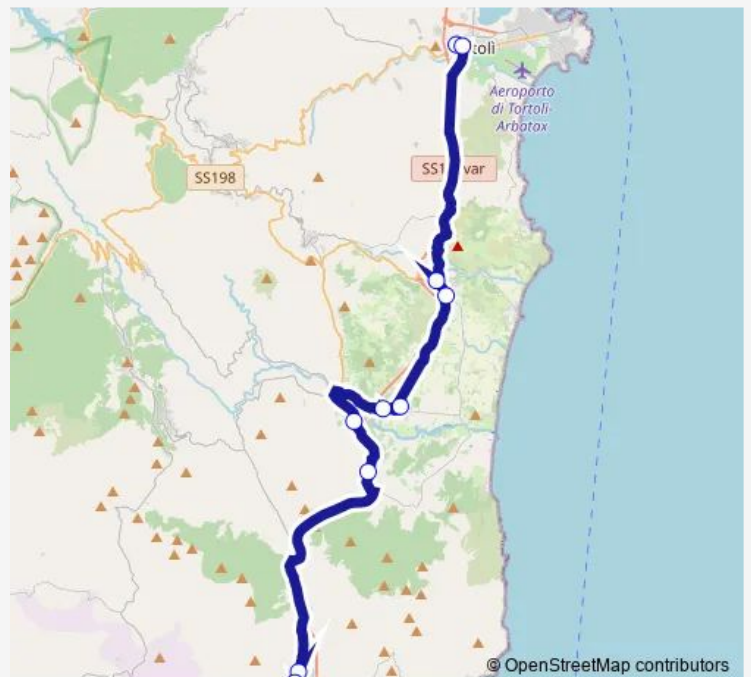

## Route schedule

Tortoli' Viale Santa Chiara — Tertenia EX Caseificio

Monday 12:50-13:55

Tuesday 12:50-13:55

Wednesday 12:50-13:55

Thursday 12:50-13:55

Friday 12:50-13:55

Saturday 12:50-13:55

## Route info

Direction: Tortoli' Viale Santa Chiara

Stops: 13

Trip Duration: 0 hour 56 min

## Route info

Direction: Tertenia EX Caseificio

Stops: 12

Trip Duration: 0 hour 44 min

## Route info

Direction: Tertenia Cimitero

Stops: 26

Trip Duration: 1 hour 4 min

**Direction**

Tertenia Cimitero — Tortoli' FRA Locci

12 stops

[Open route schedule](#)