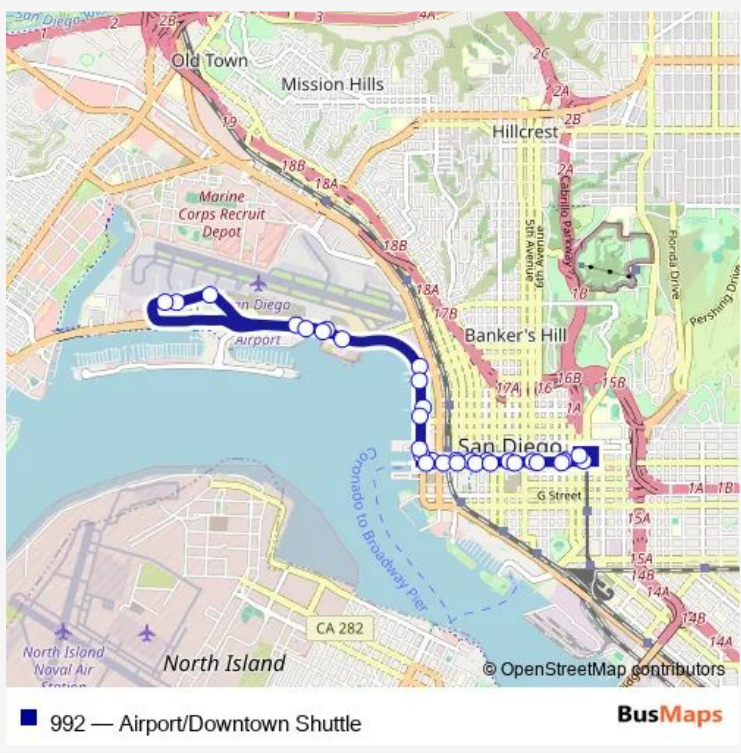

Bus 992 Airport/Downtown Shuttle

[Go to website](#)

Direction
 Broadway & Park Bl — 11th Av & Broadway
 31 stops
[Open route schedule](#)

- Broadway & Park Bl
- Broadway & 9th Av
- Broadway & 5th Av
- Broadway & 2nd Av
- Broadway & Union St
- Broadway & Columbia St
- Broadway & Kettner Bl
- Broadway & Pacific Hwy
- N Harbor Dr & Broadway
- N Harbor Dr & Ash St
- N Harbor Dr & Hawthorn St
- N Harbor Dr & Cell Phone Lot
- N Harbor Dr & Liberator Way
- San Diego Int'l Airport & Terminal 1
- San Diego Int'l Airport & Terminal 2 East
- San Diego Int'l Airport & Terminal 2 West
- N Harbor Dr & Liberator Way
- N Harbor Dr & 2701
- N Harbor Dr & Laurel St (Coast Guard)
- N Harbor Dr & Grape St
- N Harbor Dr & Ash St

Route schedule
 Broadway & Park Bl — 11th Av & Broadway

Monday	04:18-00:28 ⁺¹
Tuesday	04:18-00:28 ⁺¹
Wednesday	04:18-00:28 ⁺¹
Thursday	04:18-00:28 ⁺¹
Friday	04:18-00:28 ⁺¹
Saturday	04:18-00:28 ⁺¹
Sunday	04:18-00:28 ⁺¹

Route info
 Direction: Broadway & Park Bl
 Stops: 31
 Trip Duration: 0 hour 47 min

N Harbor Dr & 1140 (B St Cruise Ship Terminal)

Broadway & N Harbor Dr

Broadway & Pacific Hwy

Broadway & Kettner Bl

Broadway & State St

Broadway & Front St

Broadway & 3rd Av

Broadway & 6th Av

Broadway & 9th Av

11th Av & Broadway

992 Bus time schedules and route maps are available in an offline PDF at busmaps.com. Use the busmaps.com website to see live bus times, train schedule or subway schedule, and step-by-step directions for all public transit in San Diego