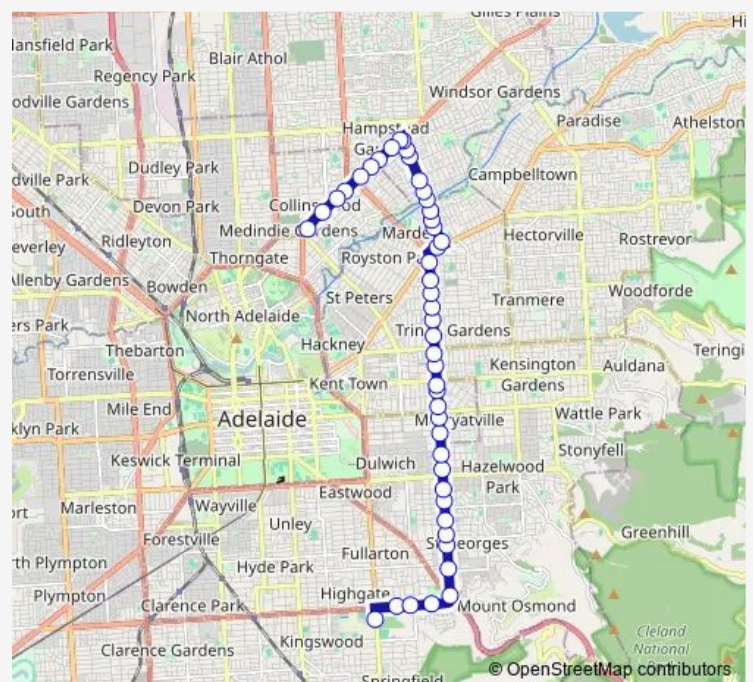

Stop 17 Portrush Rd - West side

Stop 15 Portrush Rd - West side

Stop 14 Portrush Rd - West side

Stop 13 Portrush Rd - West side

Stop 12 Portrush Rd - West side

Stop 11 Portrush Rd - West side

Stop 152 Portrush Rd - West side

Stop 9 Portrush Rd / Baker Gr - West side

Stop 149 Portrush Rd - West side

Stop 148 Portrush Rd - West side

Stop 8 Portrush Rd - West side

Stop School Portrush Rd / William St

Stop 145 Portrush Rd - West side

Stop 144 Portrush Rd - West side

Stop 143 Portrush Rd - West side

Route schedule

Stop School Fullarton Rd / Urrbrae Agricultural High School - West side — Stop 11 North East Rd - South East side

Monday	15:38
Tuesday	15:38
Wednesday	14:48
Thursday	15:38
Friday	15:38
Saturday	—
Sunday	—

Route info

Direction: Stop School Fullarton Rd / Urrbrae Agricultural High School - West side

Stops: 46

Trip Duration: 0 hour 32 min

992 — Urrbrae Agricultural High School to Walkerville

Stop 8A Portrush Rd - West side