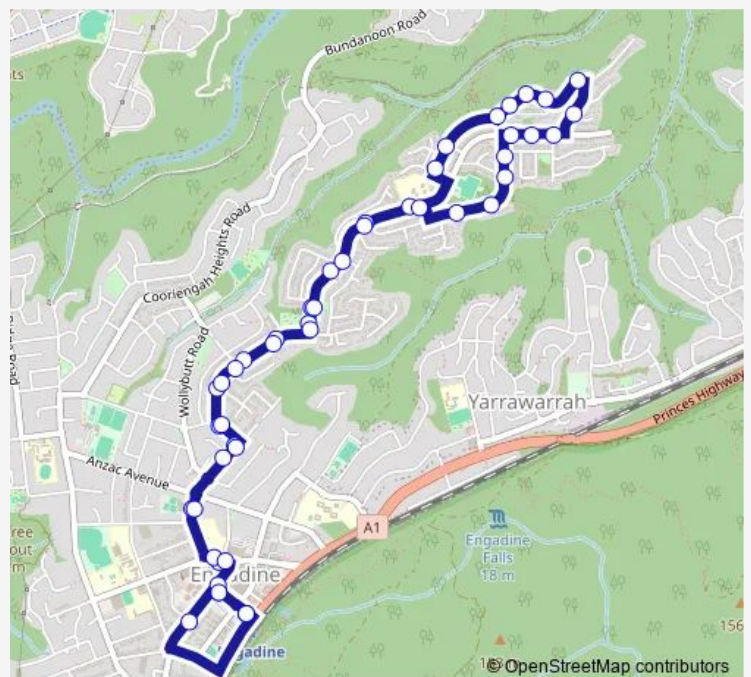

Tuesday 08:10

Wednesday 08:10

Thursday 08:10

Friday 08:10

Saturday —

Sunday —

Route info

Direction: Engadine Station, Station St

Stops: 45

Trip Duration: 0 hour 25 min

992 — Engadine to Kingswood Rd (Loop Service)

Croston Rd Opp Gamut Rd

Gamut Rd At Gamenya Pl

Kingswood Rd At Brigalow Pl

Kingswood Rd Opp Wandobah St

Kingswood Rd At Warilda Av

Saturday 08:10-19:35

Sunday 08:40-17:40

Route info

Direction: Engadine Station, Station St

Stops: 47

Trip Duration: 0 hour 35 min

Kingswood Rd At Warilda Av

Warilda Av At Marlee Rd