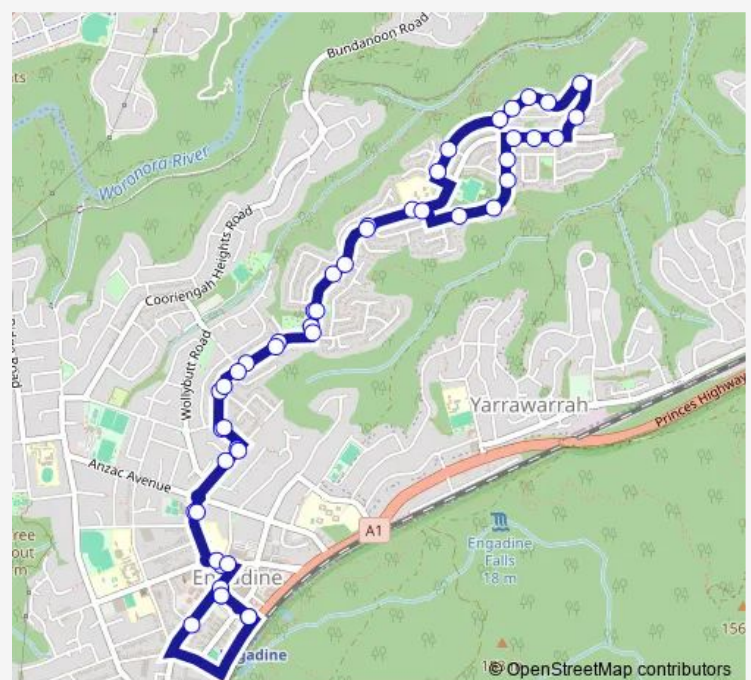

Thursday 06:50-07:25

Friday 06:50-07:25

Saturday —

Sunday —

Route info

Direction: Engadine Station, Station St

Stops: 43

Trip Duration: 0 hour 25 min

992 — Engadine to Kingswood Rd (Loop Service)

Kingswood Rd Opp Wandobah St

Kingswood Rd At Warilda Av

Warilda Av At Marlee Rd

Warilda Av Opp Nimoola Rd

Warilda Av At Battunga Pl

Warilda Av At Appin Pl

Kingswood Rd Opp Marton Public School