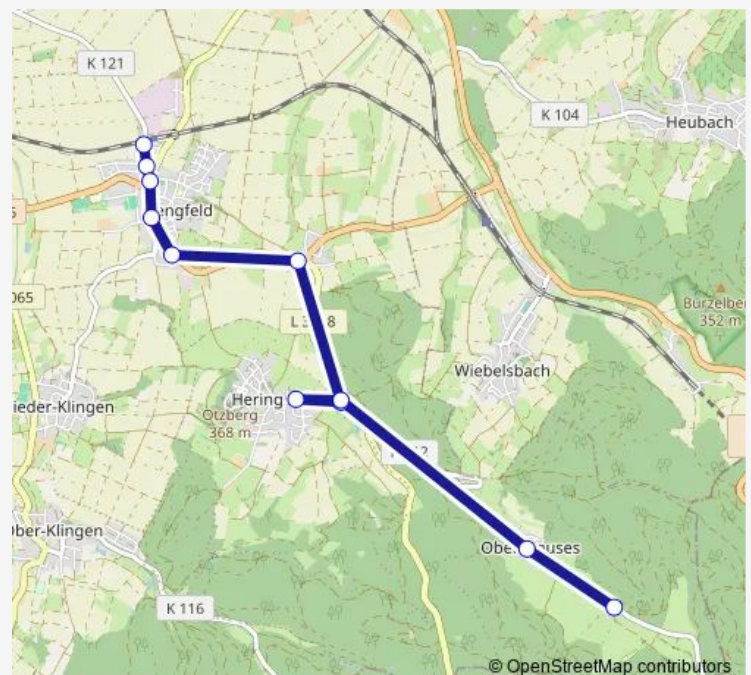

### Direction

Otzberg-Lengfeld Bahnhof — Otzberg-Ober-Nauses  
Wasserschloß

12 stops

[Open route schedule](#)

Otzberg-Lengfeld Bahnhof

Otzberg-Lengfeld Zum Wendelsberg

Otzberg-Lengfeld Post

Otzberg-Lengfeld Schule

### Route schedule

Otzberg-Lengfeld Bahnhof — Otzberg-Ober-Nauses  
Wasserschloß

Monday 05:34-20:14

Tuesday 05:34-20:14

Wednesday 05:34-20:14

Thursday 05:34-20:14

Friday 05:34-20:14

Saturday —

### Route info

Direction: Otzberg-Lengfeld Bahnhof

Stops: 12

Trip Duration: 0 hour 18 min

## Direction

Otzberg-Ober-Nauses Wasserschloß — Otzberg-Lengfeld Schule

11 stops

[Open route schedule](#)

Otzberg-Ober-Nauses Wasserschloß

Otzberg-Ober-Nauses Am Hirtenberg

Otzberg-Hering Waldeck

Otzberg-Hering Bernhardsrain