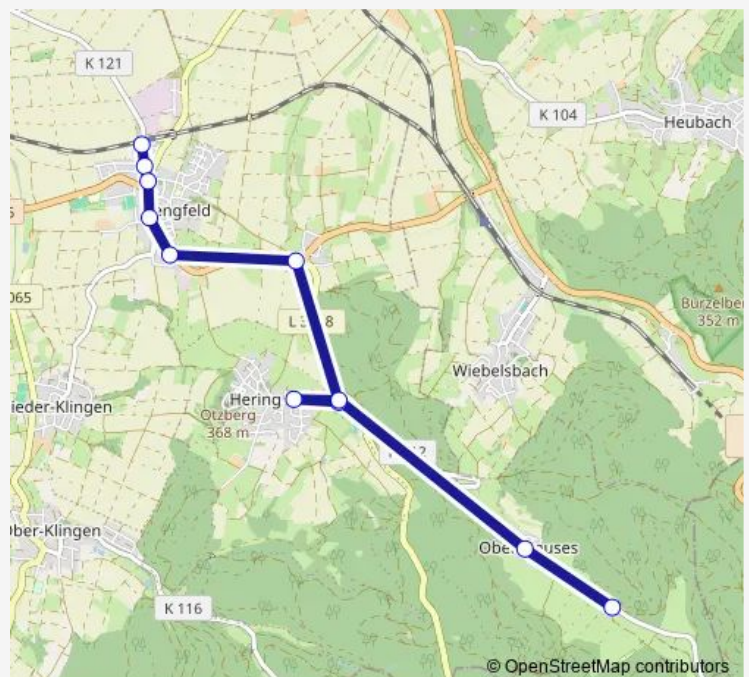

Direction

Otzberg-Lengfeld Bahnhof — Otzberg-Ober-Nauses
Wasserschloß

12 stops

[Open route schedule](#)

Otzberg-Lengfeld Bahnhof

Otzberg-Lengfeld Zum Wendelsberg

Otzberg-Lengfeld Post

Otzberg-Lengfeld Schule

Route schedule

Otzberg-Lengfeld Bahnhof — Otzberg-Ober-Nauses
Wasserschloß

Monday 05:34-20:14

Tuesday 05:34-20:14

Wednesday 05:34-20:14

Thursday 05:34-20:14

Friday 05:34-20:14

Saturday —

Sunday —

Route info

Direction: Otzberg-Lengfeld Bahnhof

Stops: 12

Trip Duration: 0 hour 18 min

Direction

Otzberg-Ober-Nauses Wasserschloß — Otzberg-Lengfeld Schule

11 stops

[Open route schedule](#)

Otzberg-Ober-Nauses Wasserschloß

Otzberg-Ober-Nauses Am Hirtenberg

Otzberg-Hering Waldeck

Otzberg-Hering Bernhardsrain

Otzberg-Hering Waldeck

Otzberg-Lengfeld Zipfen Hauptstraße

Otzberg-Lengfeld Kath. Kirche