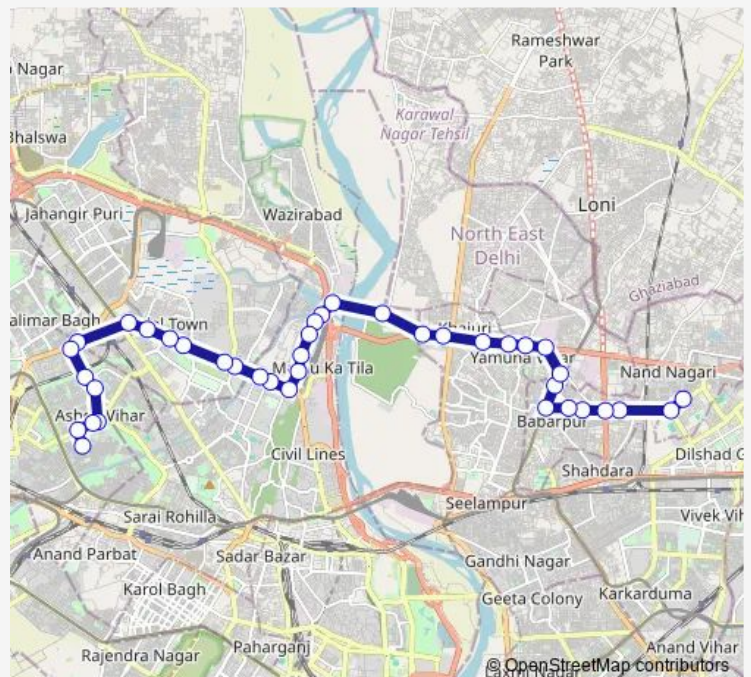

Bus 235down

[Go to website](#)

Direction

Nand Nagari Terminal — Wazirpur JJ Colony

39 stops

[Open route schedule](#)

- Nand Nagari Terminal
- GTB Hospital Xing
- Hardev Puri
- Jyoti Colony
- Chhajjupur
- Shiv Mandir
- Babarpur Ext / Maujpur Crossing
- Vijay Park / Kabir Nagar
- Krishna Marg Kardam Puri
- C 4 Yamuna Vihar
- Yamuna Vihar Brijpuri
- B-Block Yamuna Vihar
- Bhajanpura
- Khajuri
- Rajeev Nagar (Signature Bridge)
- Gurudwara Nanak Sar
- Wazirabad Crossing
- Nehru Vihar Xing
- Police Station Timarpur
- Balak Ram Hospital
- Timarpur

Route schedule

Nand Nagari Terminal — Wazirpur JJ Colony

| | |
|-----------|-------|
| Monday | 19:16 |
| Tuesday | 19:16 |
| Wednesday | 19:16 |
| Thursday | 19:16 |
| Friday | 19:16 |
| Saturday | 19:16 |
| Sunday | 19:16 |

Route info

Direction: Nand Nagari Terminal

Stops: 39

Trip Duration: 1 hour 20 min

■ 235down

BusMaps

Banarsi Daas Estate Timarpur

Mall Road

Tuesday 08:11-19:53

Wednesday 08:11-19:53

Thursday 08:11-19:53

Friday 08:11-19:53

Saturday 08:11-19:53

Sunday 08:11-19:53

Route info

Direction: Nand Nagari Terminal