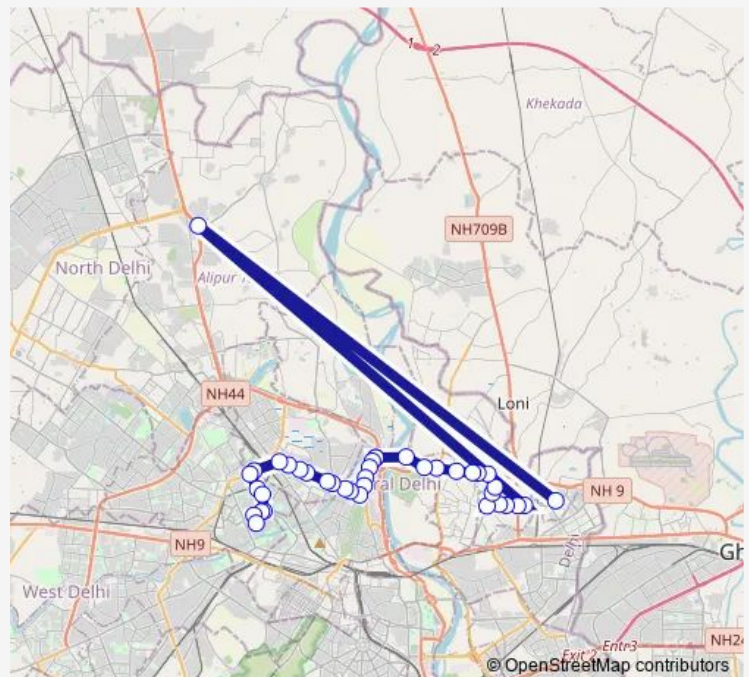

Bhajanpura

Khajuri

Rajeev Nagar (Signature Bridge)

Gurudwara Nanak Sar

Wazirabad Crossing Nehru Vihar Crossing

Nehru Vihar Xing

Police Station Timarpur

Balak Ram Hospital

### Route schedule

Nand Nagari Terminal — Wazir Pur JJ Colony

Monday 06:55-22:15

Tuesday 06:55-22:15

Wednesday 06:55-22:15

Thursday 06:55-22:15

Friday 06:55-22:15

Saturday 06:55-22:15

Sunday 06:55-22:15

### Route info

Direction: Nand Nagari Terminal

Stops: 39

Trip Duration: 3 hour 55 min

■ 235down

Banarsi Daas Estate Timarpur

Mall Road

Vishwa Vidyalaya Metro Station