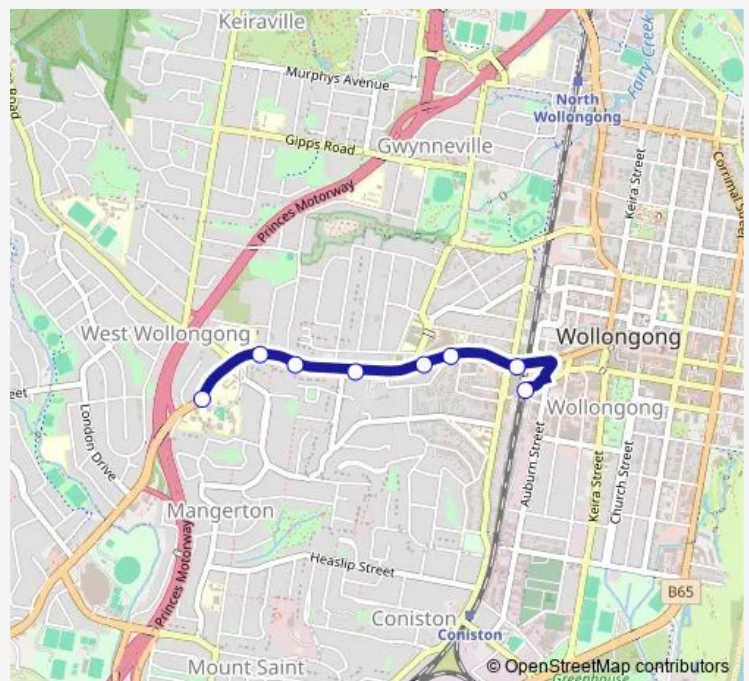

School Bus S240 The Illawarra Grammar School to Wollongong Station

[Go to website](#)

Direction

Wollongong Station, Station St — The Illawarra Grammar School, Princes Hwy

8 stops

[Open route schedule](#)

Wollongong Station, Station St

Crown St At Gladstone Av

Crown St Opp Wollongong Hospital

Crown St Opp New Dapto Rd

Crown St Before Mangerton Rd

Crown St Opp Gilmore St

Crown St Opp Fisher St

The Illawarra Grammar School, Princes Hwy

Route schedule

Wollongong Station, Station St — The Illawarra Grammar School, Princes Hwy

Monday	08:43
Tuesday	08:43
Wednesday	08:43
Thursday	08:43
Friday	08:43
Saturday	—
Sunday	—

Route info

Direction: Wollongong Station, Station St

Stops: 8

Trip Duration: 0 hour 7 min

Direction

undefined — undefined

0 stops

[Open route schedule](#)**Route schedule**

undefined — undefined

Monday	15:17
Tuesday	15:17
Wednesday	15:17
Thursday	15:17
Friday	15:17
Saturday	—
Sunday	—