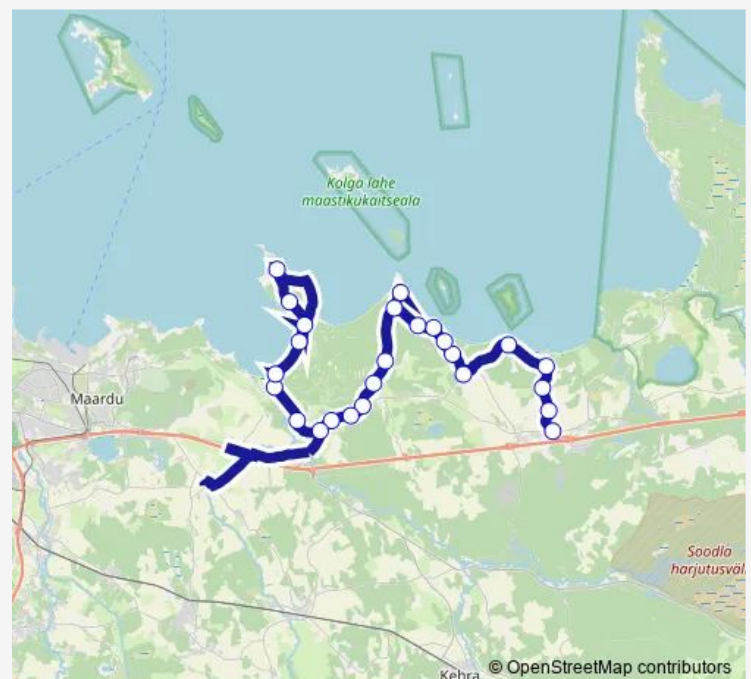

Direction

Kuusalu kool — Neeme

25 stops

[Open route schedule](#)

Kuusalu kool

Allika küla

Saare

Põhja küla

Salmistu

Valkla mõis

Mutionu

Kullamäe

Haapse

Mäe tee

Kaberneeme kauplus

Kaberneeme

Ihita

Kalevi-Liiva

Kääniku

Upsi

Ruu

Neeme tee

Jägala-Joa

Jõesuu

Metstoa

Route schedule

Kuusalu kool — Neeme

Monday —

Tuesday —

Wednesday —

Thursday —

Friday 14:10

Saturday —

Sunday —

Route info

Direction: Kuusalu kool

Stops: 25

Trip Duration: 0 hour 49 min