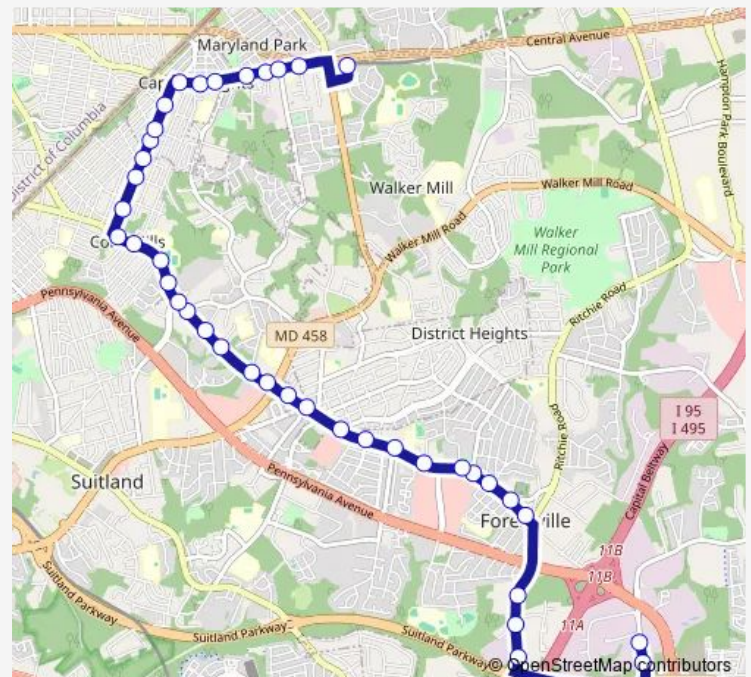

Marlboro Pk+Lee Jay Dr

Marlboro Pk+Brooks Dr

Marlboro Pk+Walker Mill Rd

Route schedule

Addison Rd Station+Bay E — Old Marlboro Pk+#8411

Monday 05:45-23:30

Tuesday 05:45-23:30

Wednesday 05:45-23:30

Thursday 05:45-23:30

Friday 05:45-23:30

Saturday 06:50-22:00

Sunday 06:50-22:00

Route info

Direction: Addison Rd Station+Bay E

Stops: 38

Trip Duration: 0 hour 30 min

J12 — Marlboro Pike

Marlboro Pk+Tanow Pl

Marlboro Pk+Oakwood Ln

Marlboro Pk+Weber Dr

Marlboro Pk+Silver Hill Rd

Marlboro Pk+Delano Ln

Marlboro Pk+Old Silver Hill Rd

Marlboro Pk+Gateway Bl

Route info

Direction: Old Marlboro Pk+#8411

Stops: 40

Trip Duration: 0 hour 24 min

Marlboro Pk+Larchmont Av

Larchmont Av+#1218

Larchmont Av+Fable St

Larchmont Av+Emo St