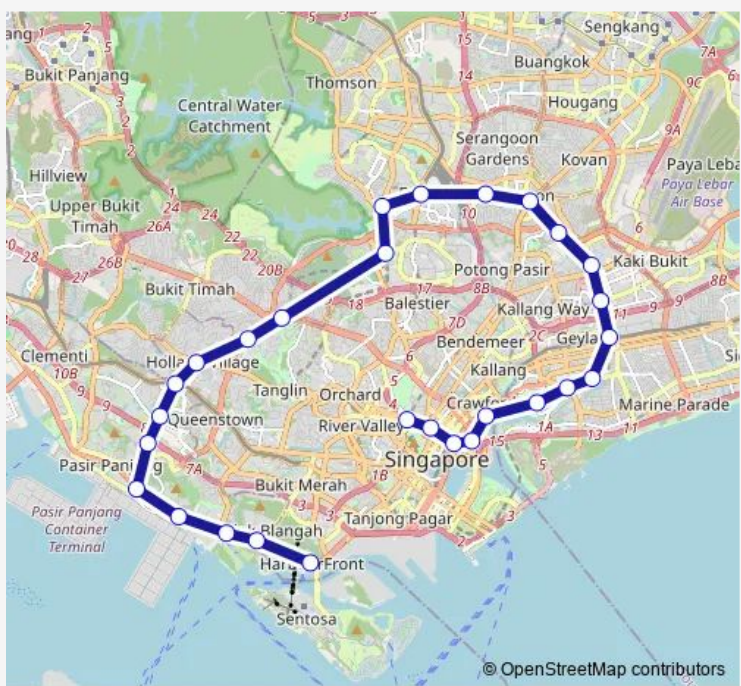

Metro CC ('Dhoby Ghaut', 'Harbourfront')

[Go to website](#)

**Direction**  
 DHOBY GHAUT — HARBOURFRONT  
 28 stops  
[Open route schedule](#)

- DHOBY GHAUT
- BRAS BASAH
- ESPLANADE
- PROMENADE
- NICOLL HIGHWAY
- STADIUM
- MOUNTBATTEN
- DAKOTA
- PAYA LEBAR
- MACPHERSON
- TAI SENG
- BARTLEY
- SERANGOON
- LORONG CHUAN
- BISHAN
- MARYMOUNT
- CALDECOTT
- BOTANIC GARDENS
- FARRER ROAD
- HOLLAND VILLAGE
- BUONA VISTA

Route schedule  
 DHOBY GHAUT — HARBOURFRONT

Monday	06:00
Tuesday	06:00
Wednesday	06:00
Thursday	06:00
Friday	06:00
Saturday	06:00
Sunday	06:00

Route info  
 Direction: DHOBY GHAUT  
 Stops: 28  
 Trip Duration: 1 hour 1 min

**Direction**

HARBOURFRONT — DHOBY GHAUT

28 stops

[Open route schedule](#)

HARBOURFRONT

TELOK BLANGAH

LABRADOR PARK

PASIR PANJANG

## Route schedule

HARBOURFRONT — DHOBY GHAUT

Monday 06:00

Tuesday 06:00

Wednesday 06:00

Thursday 06:00

Friday 06:00

Saturday 06:00