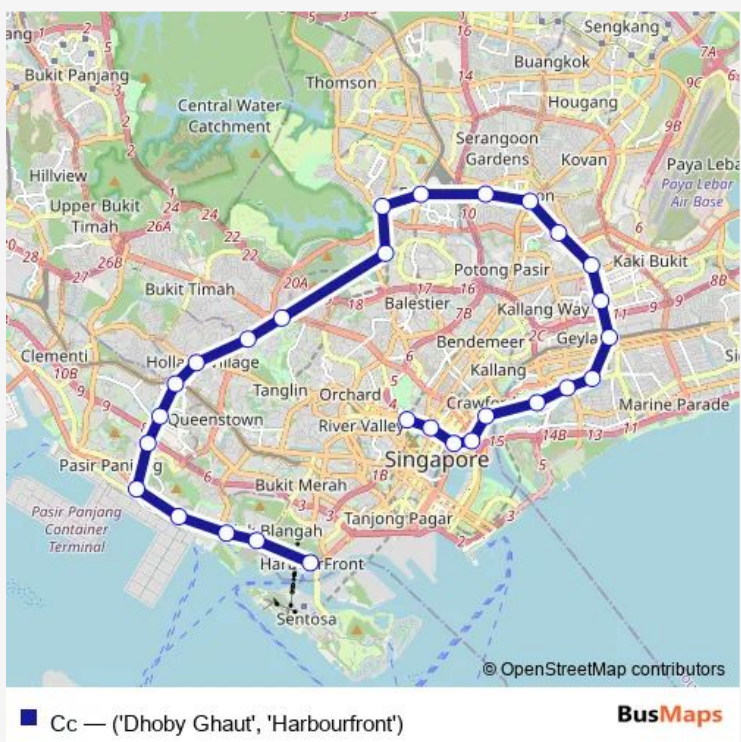

Metro Cc ('Dhoby Ghaut', 'Harbourfront')

[Go to website](#)

**Direction**  
 Dhoby Ghaut — Harbourfront  
 28 stops  
[Open route schedule](#)

- Dhoby Ghaut
- Bras Basah
- Esplanade
- Promenade
- Nicoll Highway
- Stadium
- Mountbatten
- Dakota
- Paya Lebar
- Macpherson
- TAI Seng
- Bartley
- Serangoon
- Lorong Chuan
- Bishan
- Marymount
- Caldecott
- Botanic Gardens
- Farrer Road
- Holland Village
- Buona Vista

Route schedule  
 Dhoby Ghaut — Harbourfront

Monday	06:00
Tuesday	06:00
Wednesday	06:00
Thursday	06:00
Friday	06:00
Saturday	06:00
Sunday	06:00

Route info  
 Direction: Dhoby Ghaut  
 Stops: 28  
 Trip Duration: 1 hour 1 min

## Route schedule

Harbourfront — Dhoby Ghaut

Monday 06:00

Tuesday 06:00

Wednesday 06:00

Thursday 06:00

Friday 06:00

Saturday 06:00

## Route info

Direction: Harbourfront

Stops: 28

Trip Duration: 1 hour 1 min

Esplanade

Bras Basah

Dhoby Ghaut

Cc Metro time schedules and route maps are available in an offline PDF at [busmaps.com](https://busmaps.com). Use the [busmaps.com](https://busmaps.com) website to see live bus times, train schedule or subway schedule, and step-by-step directions for all public transit in Singapore