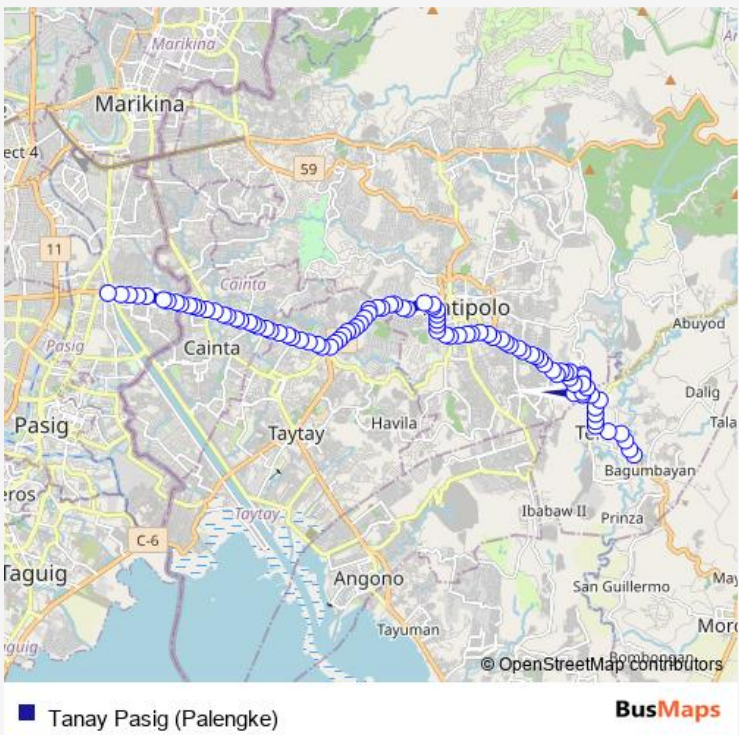

Bus Tanay Pasig (Palengke)

[Go to website](#)

Direction
 Quezon Ave, Teresa, Manila — W Bank Rd / Ortigas Ave Intersection, Pasig City, Manila
 98 stops
[Open route schedule](#)

- Quezon Ave, Teresa, Manila
- Quezon Ave, Teresa, Manila
- Quezon Ave, Teresa, Manila
- Quezon Ave, Teresa, Manila
- Quezon Ave, Teresa, Manila
- Quezon Ave, Teresa, Manila
- Quezon Ave, Teresa, Manila
- Quiterio San Jose Elementary School, Quiterio San Jose Elementary School
- Quezon Ave, Teresa, Manila
- Quezon Ave, Teresa, Manila
- Quezon Ave, Teresa, Manila
- Roman Rojas Rd, Teresa, Manila
- Roman Rojas Rd, Teresa, Manila
- Roman Rojas Rd, Teresa, Manila
- Roman Rojas Rd, Teresa, Manila
- Roman Rojas Rd, Teresa, Manila
- Roman Rojas Rd, Teresa, Manila
- Roman Rojas Rd, Teresa, Manila
- Roman Rojas Rd, Teresa, Manila
- Roman Rojas Rd, Teresa, Manila
- Roman Rojas Rd, Teresa, Manila

Route schedule
 Quezon Ave, Teresa, Manila — W Bank Rd / Ortigas Ave Intersection, Pasig City, Manila

Monday	00:00
Tuesday	00:00
Wednesday	00:00
Thursday	00:00
Friday	00:00
Saturday	00:00
Sunday	00:00

Route info
 Direction: Quezon Ave, Teresa, Manila
 Stops: 98
 Trip Duration: 1 hour 26 min