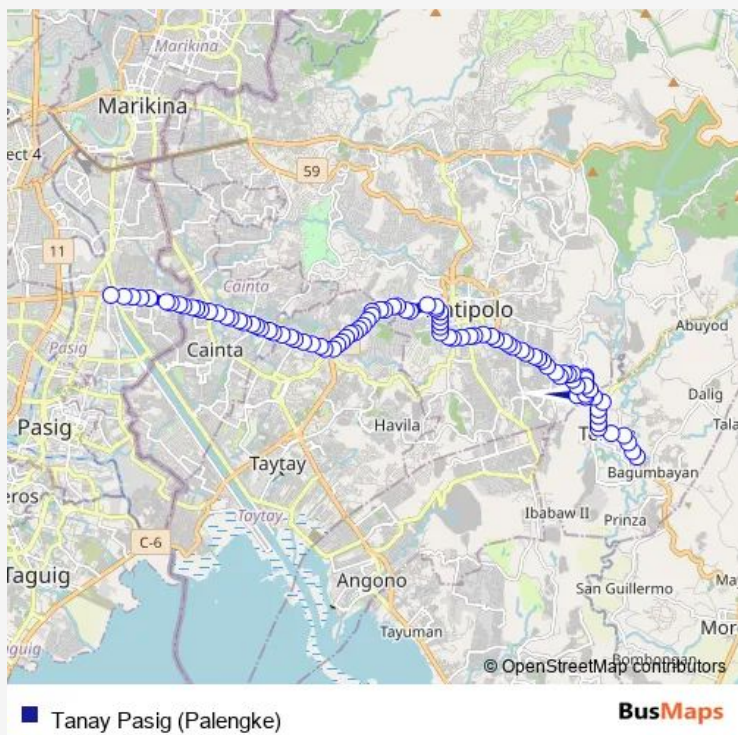

Roman Rojas Rd, Teresa, Manila

Roman Rojas Rd, Teresa, Manila

Roman Rojas Rd, Teresa, Manila

Roman Rojas Rd, Teresa, Manila

Roman Rojas Rd, Teresa, Manila

**Route schedule**

Quezon Ave, Teresa, Manila — W Bank Rd / Ortigas Ave Intersection, Pasig City, Manila

Monday 00:00

Tuesday 00:00

Wednesday 00:00

Thursday 00:00

Friday 00:00

Saturday 00:00

Sunday 00:00

**Route info**

Direction: Quezon Ave, Teresa, Manila

Stops: 98

Trip Duration: 1 hour 26 min

Alberts St, Antipolo City, Manila

Alberts St, Antipolo City, Manila

Alberts St, Antipolo City, Manila

Alberts St, Antipolo City, Manila