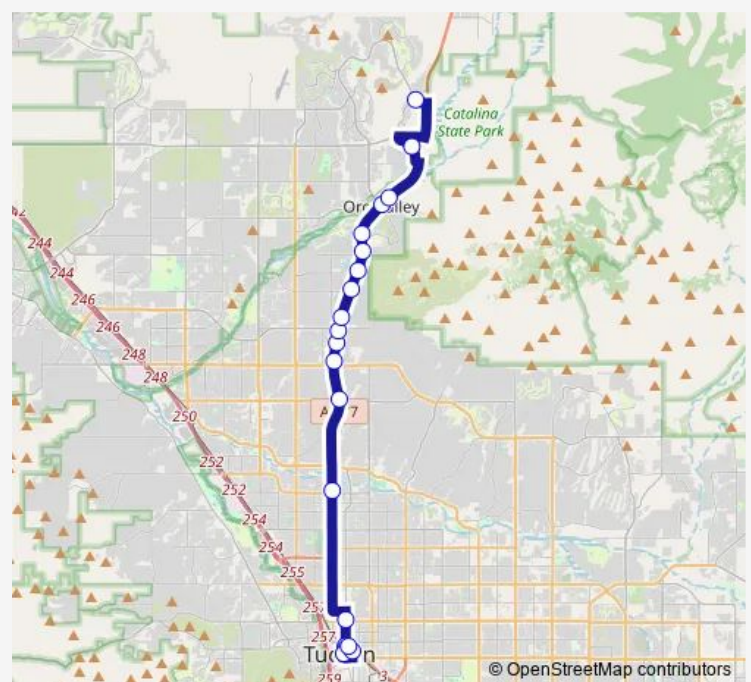

Oracle/Hardy Rd (Ne)

Oracle/C Concordia (Ne)

Oracle/Linda Vista (Ne)

Oracle/El Conquistador Wy (Ne)

Oracle/1st Av (Orovalley) (Ne)

Oracle/La Reserve (Ne)

Innovation Market Dr/Oracle Rd (Nw)

Rancho Vistoso/Pusch Mountain View (Nw)

### Route schedule

Stone/Franklin (Sw) — Rancho Vistoso/Pusch Mountain View (Nw)

Monday 05:50-16:43

Tuesday 05:50-16:43

Wednesday 05:50-16:43

Thursday 05:50-16:43

Friday 05:50-16:43

Saturday —

### Route info

Direction: Stone/Franklin (Sw)

Stops: 20

Trip Duration: 0 hour 56 min

107X — Oro Valley-Downtown Express

## Direction

Rancho Vistoso/Pusch Mountain View (Nw) — Congress/Granada (Nw)

22 stops

[Open route schedule](#)

Rancho Vistoso/Pusch Mountain View (Nw)

Innovation Pk Dr/Vistoso Commerce Pl (Nw)

Innovation Pk Dr/Tangerine Rd (Nw)