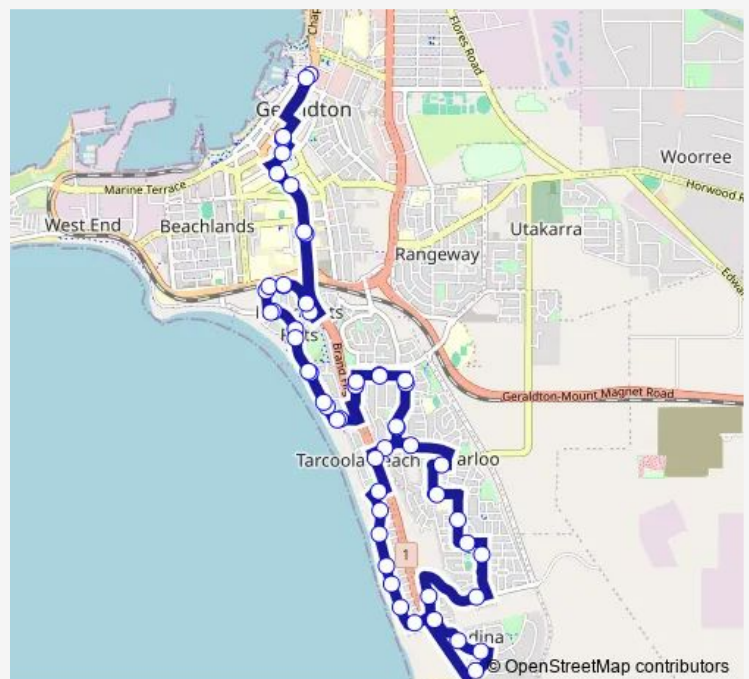

Seaview Bvd After Endeavour Dr

Columbus Bvd Before Britannia Pde

Ilma Rise Before Ajax Dr

Ajax Dr After Ilma Rise

Derna Pde After Ajax Dr

Ocean Queen Dr Before Wild Rose App

Barrett Dr After Ocean Queen Dr

Reg Percy St After Winnetta Rdge

Ackland Rd Before Pearson St

Glenview St After Martin St

### Route schedule

Lockyer Rd After Brand Hwy — Chapman Rd After Bayly St

Monday 07:40

Tuesday 07:40

Wednesday 07:40

Thursday 07:40

Friday 07:40

Saturday —

### Route info

Direction: Lockyer Rd After Brand Hwy

Stops: 42

Trip Duration: 0 hour 47 min

Acacia St After Glenview St

Forden St After Pearson St

Forden St After Duncan St

Glenview St After Acacia St