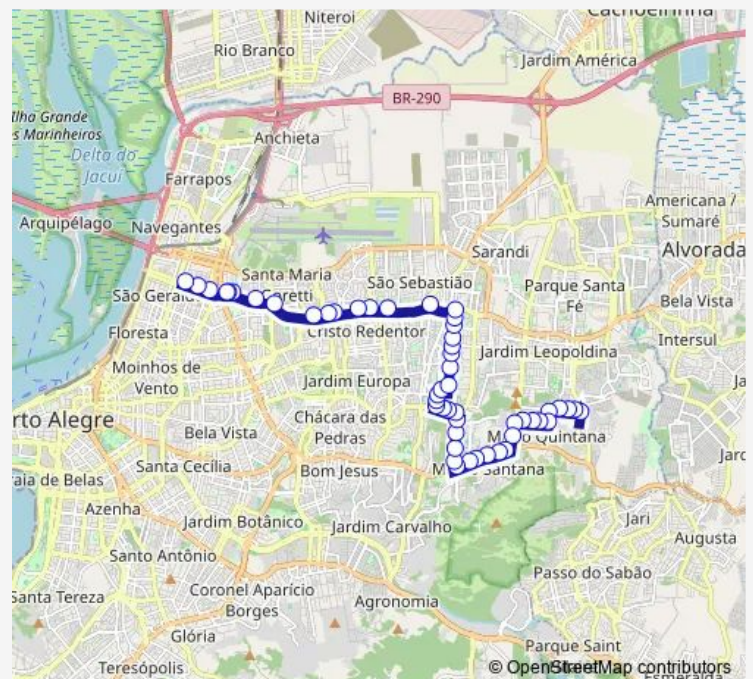

TEN ARY Tarrago DF 1054

Route schedule

Fumaca AL 1145 — Cairu 882/DF 865

Monday 16:40-18:50

Tuesday 16:40-18:50

Wednesday 16:40-18:50

Thursday 16:40-18:50

Friday 16:40-18:50

Saturday —

Sunday —

Route info

Direction: Fumaca AL 1145

Stops: 51

Trip Duration: 0 hour 45 min

855 — Protasio / Cairu

Alberto Pasqualini 1380