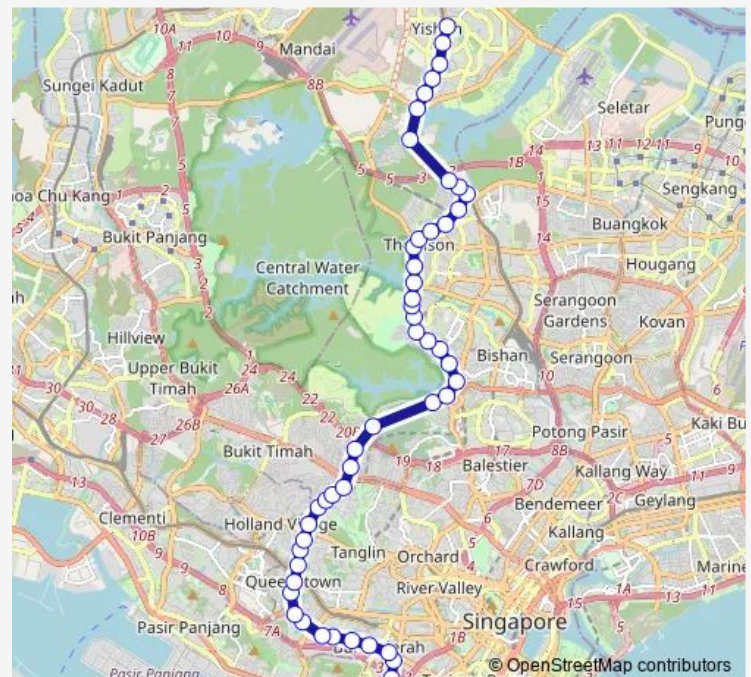

Thursday 05:35

Friday 05:35

Saturday 05:35

Sunday 05:35

Route info

Direction: Yishun Int

Stops: 54

Trip Duration: 1 hour 42 min

855

BusMaps

Bef Jln Todak

Thomson Cc

Shunfu Est

OPP ST. Theresa'S Hme

Opp Macritchie Reservoir

Bef Andrew Rd