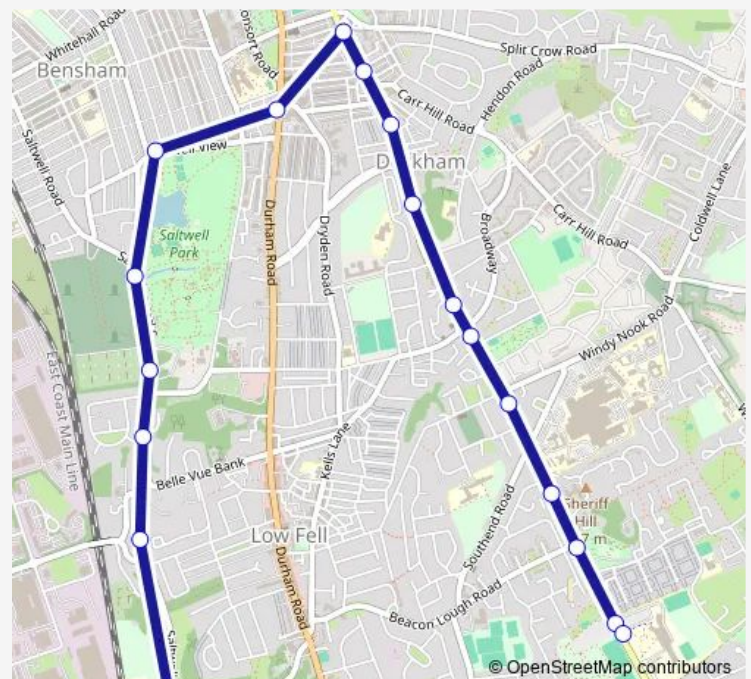

Saltwell Road South-Chowdene Park

Saltwell Road South-Crook Foot

Saltwell Road South-East Park Road

Saltwell Road South-South-Crematorium

Saltwell Park

Saltwell View-Windsor Avenue

Durham Road-Dryden Road

Old Durham Road-Split Crow Road

Old Durham Road-Carlingford Terrace

Old Durham Road-The Plough Ph

Old Durham Road

Sheriffs Highway-Springfield Place

Sheriff's Highway-Three Tuns Ph

Queen Elizabeth Hospital

Queen Elizabeth Hospital

Old Durham Road-Beacon Lough Road

Saturday —

Sunday —

Route info

Direction: Grace College

Stops: 22

Trip Duration: 0 hour 20 min

855 Bus time schedules and route maps are available in an offline PDF at busmaps.com. Use the busmaps.com website to see live bus times, train schedule or subway schedule, and step-by-step directions for all public transit in Gateshead