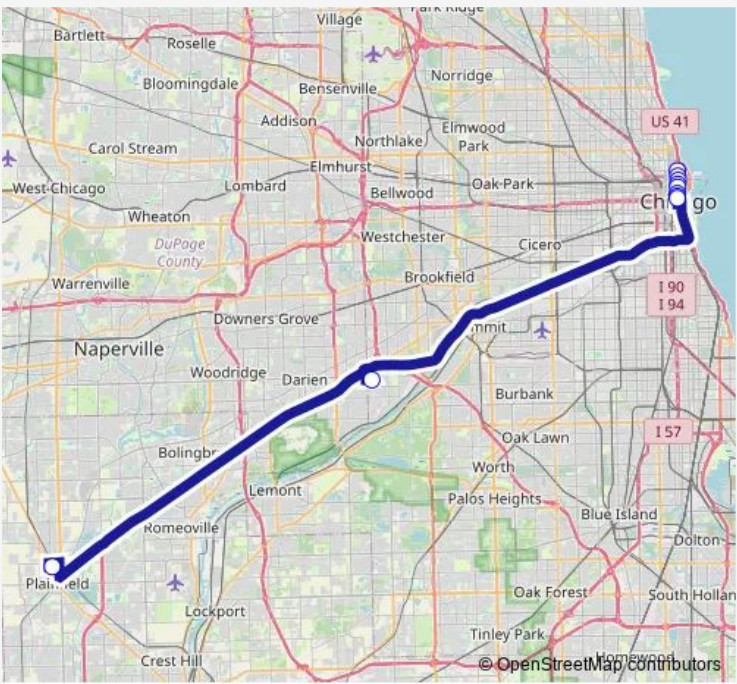

**Bus 855 Plainfield-East Loop Express**

[Go to website](#)

**Direction**  
 Michigan Ave & Superior St (Pick Up Only) — Plainfield Park-N-Ride  
 10 stops  
[Open route schedule](#)

- Michigan Ave & Superior St (Pick Up Only)
- Michigan Ave & Ohio St (Pick Up Only)
- Michigan Ave & Wrigley Bldg. (Pick Up Only)
- Michigan Ave/Wacker Pl/South Water (Pick Up Only)
- Michigan Ave & Randolph St (Pick Up Only)
- Michigan Ave & Monroe St (Pick Up Only)
- Michigan Ave & Jackson Blvd (Pick Up Only)
- Michigan Ave & Van Buren St (Pick Up Only)
- Burr Ridge Park-n-Ride
- Plainfield Park-N-Ride

**Route schedule**  
 Michigan Ave & Superior St (Pick Up Only) — Plainfield Park-N-Ride

Monday	15:15-17:40
Tuesday	15:15-17:40
Wednesday	15:15-17:40
Thursday	15:15-17:40
Friday	15:15-17:40
Saturday	—
Sunday	—

**Route info**  
 Direction: Michigan Ave & Superior St (Pick Up Only)  
 Stops: 10  
 Trip Duration: 1 hour 46 min

## Direction

Plainfield Park-N-Ride — Michigan Ave & Superior St

17 stops

[Open route schedule](#)

Plainfield Park-N-Ride

Burr Ridge Park-n-Ride

Clark St & Cermak Rd (Drop Off Only)

Clark St & Roosevelt Rd (Drop Off Only)