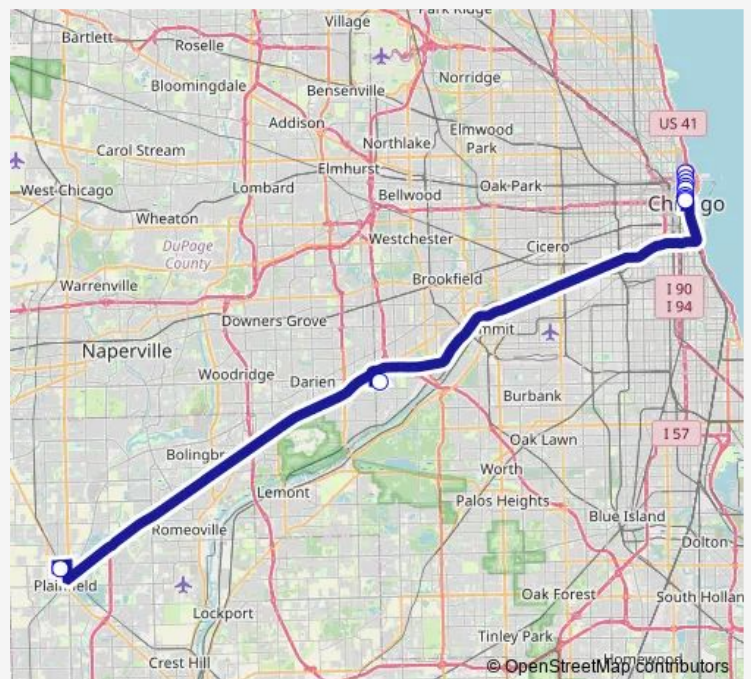

Michigan Ave & Jackson Blvd (Pick Up Only)

Michigan Ave & Van Buren St (Pick Up Only)

Burr Ridge Park-n-Ride

Plainfield Park-N-Ride

Route schedule

Michigan Ave & Superior St (Pick Up Only) — Plainfield Park-N-Ride

Monday 15:15-17:40

Tuesday 15:15-17:40

Wednesday 15:15-17:40

Thursday 15:15-17:40

Friday 15:15-17:40

Saturday —

Sunday —

Route info

Direction: Michigan Ave & Superior St (Pick Up Only)

Stops: 10

Trip Duration: 1 hour 45 min

855 — Plainfield-East Loop Express

Direction

Plainfield Park-N-Ride — Michigan Ave & Superior St

17 stops

[Open route schedule](#)

Dearborn St & Ida B. Wells Dr (Drop Off Only)

Dearborn St & Jackson Blvd (Drop Off Only)

Dearborn St & Adams St (Drop Off Only)

Monroe between Dearborn/State (Drop Off Only)

Monroe St & Wabash Ave (Drop Off Only)