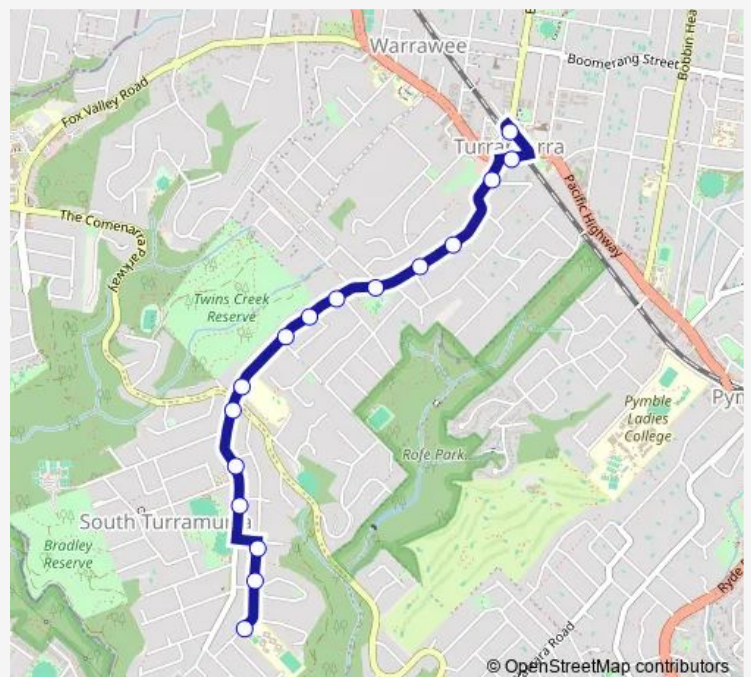

Pacific Hwy Before Kissing Point Rd

Kissing Point Rd At Boyd St

40 Kissing Point Rd

Kissing Point Rd Before Catalpa Cres

Kissing Point Rd Opp Monteith St

Kissing Point Rd At Boronia Av

Kissing Point Rd At Niobe Lane

Kissing Point Rd At Wattle Pl

Turramurra Public School, Kissing Point Rd

Kissing Point Rd After The Comenarra Pkwy

Kissing Point Rd Opp South Turramurra Shops

Kissing Point Rd After Havelock St

Maxwell St After Buller St

Maxwell St Before Geoffrey St

Turramurra High School, Maxwell St

Route schedule

Turramurra Station, Stand A — Turramurra High School, Maxwell St

| | |
|-----------|-------|
| Monday | 08:25 |
| Tuesday | 08:25 |
| Wednesday | 08:25 |
| Thursday | 08:25 |
| Friday | — |
| Saturday | — |
| Sunday | — |

Route info

Direction: Turramurra Station, Stand A

Stops: 16

Trip Duration: 0 hour 13 min

8102 School Bus time schedules and route maps are available in an offline PDF at busmaps.com. Use the busmaps.com website to see live bus times, train schedule or subway schedule, and step-by-step directions for all public transit in Sydney