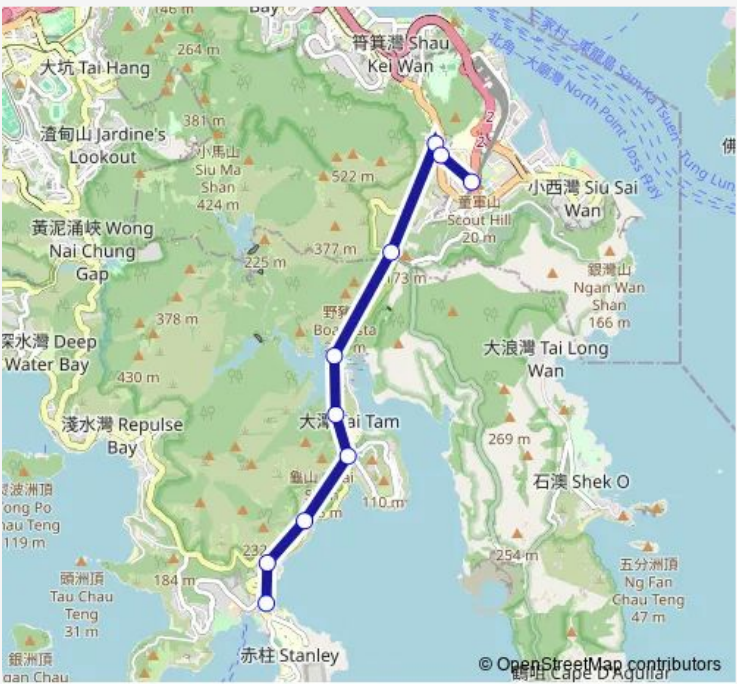

Route schedule
Stanley Beach Road, Outside TAI TAM Village|Stanley Beach Road — Chai WAN Station BUS Terminus

Monday	07:50
Tuesday	07:50
Wednesday	07:50
Thursday	07:50
Friday	07:50
Saturday	07:50
Sunday	07:50

Route info

Direction: Stanley Beach Road, Outside TAI TAM Village|Stanley Beach Road

Stops: 10

Trip Duration: 0 hour 16 min

Direction

Chai WAN Station BUS Terminus — Stanley Beach Road, Outside TAI TAM Village|Stanley Beach Road

TAI TAM ROAD, NEAR TAI TAM RESERVOIR ROAD

TAI TAM ROAD, OUTSIDE THE RED HILL PENINSULA

TAI TAM ROAD, OUTSIDE THE AMERICAN CLUB

Stanley Beach Road, Outside TAI TAM Village|Stanley Beach Road

Route schedule

Chai WAN Station BUS Terminus — Stanley Beach Road, Outside TAI TAM Village|Stanley Beach Road

Monday 05:30

Tuesday 05:30

Wednesday 05:30

Thursday 05:30

Friday 05:30

Saturday 05:30

Sunday 05:30