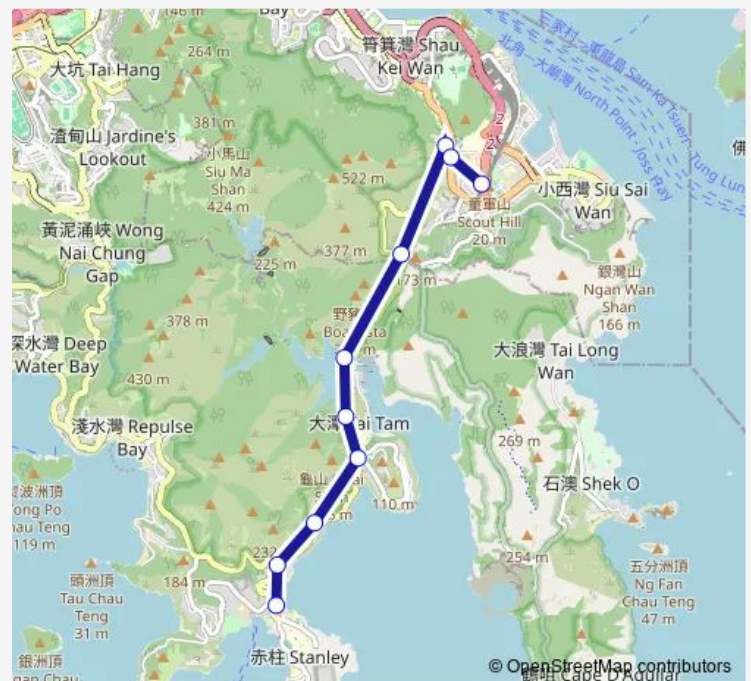

### Route schedule

Stanley Beach Road, Outside TAI TAM Village|Stanley Beach Road — Chai WAN Station BUS Terminus

Monday	07:50
Tuesday	07:50
Wednesday	07:50
Thursday	07:50
Friday	07:50
Saturday	07:50
Sunday	07:50

### Route info

Direction: Stanley Beach Road, Outside TAI TAM Village|Stanley Beach Road

Stops: 10

Trip Duration: 0 hour 15 min

16x — Chai WAN Station - Stanley Beach Road (Short Working Service)

Stanley Beach Road, Outside TAI TAM Village|Stanley Beach Road

## Route schedule

Chai WAN Station BUS Terminus — Stanley Beach Road, Outside TAI TAM Village|Stanley Beach Road

Monday 05:30

Tuesday 05:30

Wednesday 05:30

Thursday 05:30

Friday 05:30

Saturday 05:30