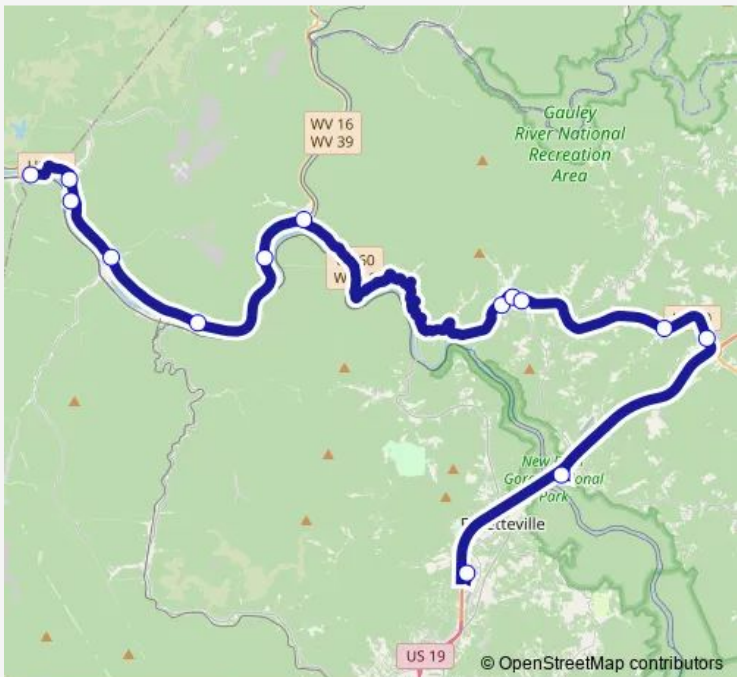

Direction
 Montgomery/Amtrak — Walmart Fayetteville
 14 stops
[Open route schedule](#)

- Montgomery/Amtrak
- Pizza Hut/Bible Book Store
- Amos E Landrum Apartments
- Boomer
- Falls View at Wvdot
- Glen Ferris Inn
- Gauley Bridge (Old Greyhound Station)
- Ansted Summit Apartments
- Ansted Downtown
- Ansted - Tyree Street
- Piggly Wiggly
- Hico
- Canyon Rim Visitor Center
- Walmart Fayetteville

Route schedule
 Montgomery/Amtrak — Walmart Fayetteville

Monday	06:30-14:30
Tuesday	—
Wednesday	06:30-14:30
Thursday	—
Friday	06:30-14:30
Saturday	—
Sunday	—

Route info
 Direction: Montgomery/Amtrak
 Stops: 14
 Trip Duration: 2 hour 24 min

Direction

Walmart Fayetteville — Montgomery/Amtrak

14 stops

[Open route schedule](#)

Walmart Fayetteville

Canyon Rim Visitor Center

Hico

Piggly Wiggly

Pizza Hut/Bible Book Store

Montgomery/Amtrak

Route schedule

Walmart Fayetteville — Montgomery/Amtrak

Monday 09:15-17:09

Tuesday —

Wednesday 09:15-17:09

Thursday —