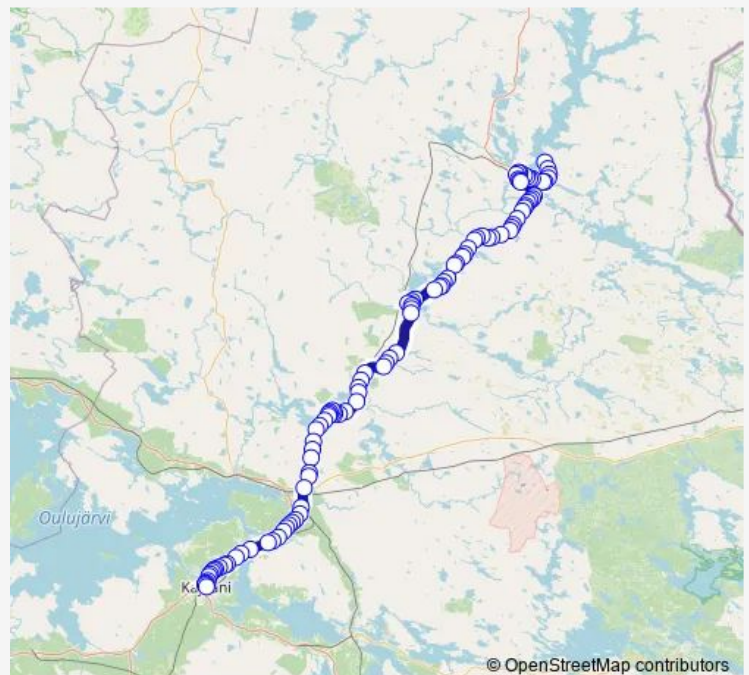

Thursday 12:20-18:20

Friday 12:20-18:20

Saturday 10:20

Sunday —

Route info

Direction: Suomussalmi kk

Stops: 102

Trip Duration: 2 hour 0 min