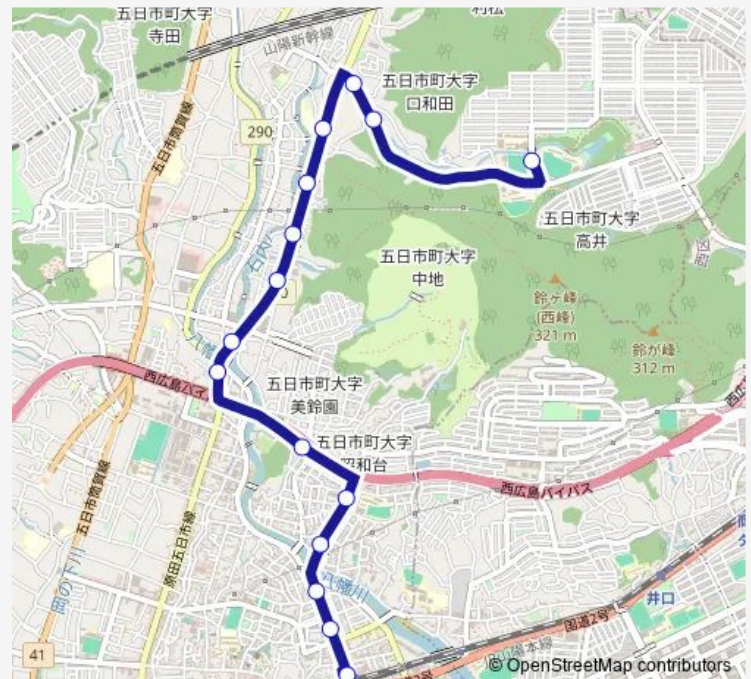

### Route schedule

五日市駅北口 — 美鈴が丘高校

Monday 07:38-07:53

Tuesday 07:38-07:53

Wednesday 07:38-07:53

Thursday 07:38-07:53

Friday 07:38-07:53

Saturday 07:55

Sunday 07:55

### Route info

Direction: 五日市駅北口

Stops: 15

Trip Duration: 0 hour 16 min

■ 2-2 — 五日市駅北口発着

2-2 Bus time schedules and route maps are available in an offline PDF at [busmaps.com](https://busmaps.com). Use the [busmaps.com](https://busmaps.com) website to see live bus times, train schedule or subway schedule, and step-by-step directions for all public transit in Hatsukaichi