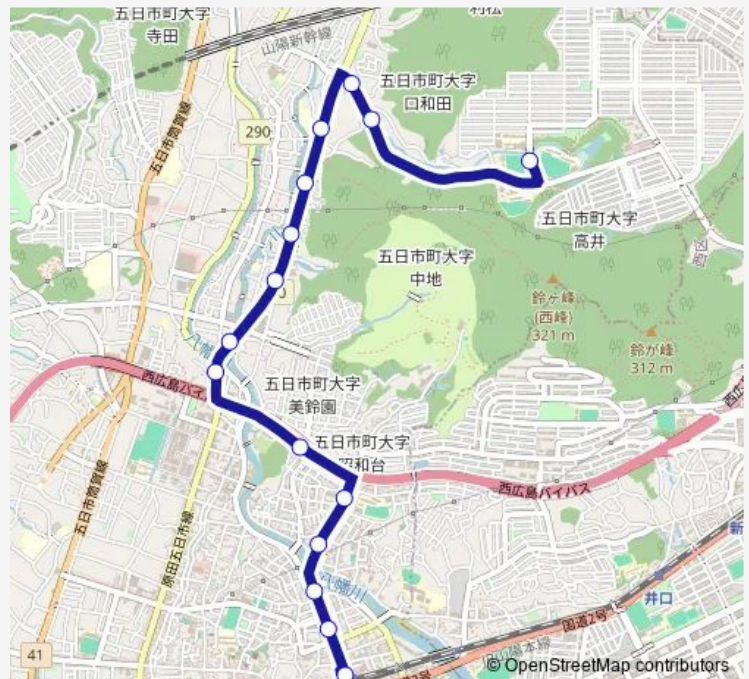

Tuesday 07:38-07:53

Wednesday 07:38-07:53

Thursday 07:38-07:53

Friday 07:38-07:53

Saturday 07:55

Sunday 07:55

Route info

Direction: 五日市駅北口

Stops: 15

Trip Duration: 0 hour 16 min

■ 2-2 — 五日市駅北口発着

2-2 Bus time schedules and route maps are available in an offline PDF at busmaps.com. Use the busmaps.com website to see live bus times, train schedule or subway schedule, and step-by-step directions for all public transit in Hatsukaichi