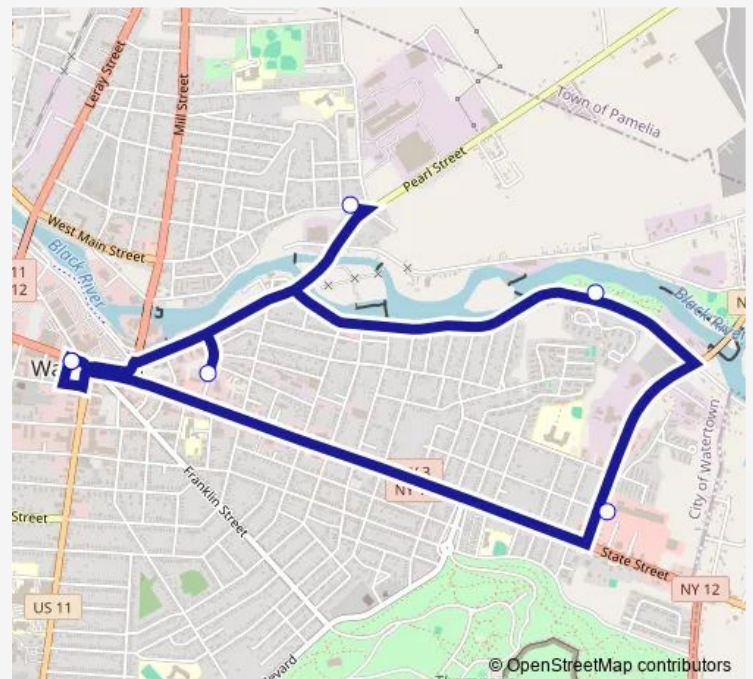

Bus A-1 State-East Main

[Go to website](#)

Direction

Transfer Station — Transfer Station

6 stops

[Open route schedule](#)

Transfer Station

Northland Plaza

Huntington Heights

Midtown Towers

Skyline Apts

Transfer Station

Route schedule

Transfer Station — Transfer Station

Monday 07:00-17:40

Tuesday 07:00-17:40

Wednesday 07:00-17:40

Thursday 07:00-17:40

Friday 07:00-17:40

Saturday 09:40-16:20

Sunday —

Route info

Direction: Transfer Station

Stops: 6

Trip Duration: 0 hour 35 min

A-1 — State-East Main

A-1 Bus time schedules and route maps are available in an offline PDF at busmaps.com. Use the busmaps.com website to see live bus times, train schedule or subway schedule, and step-by-step directions for all public transit in Watertown