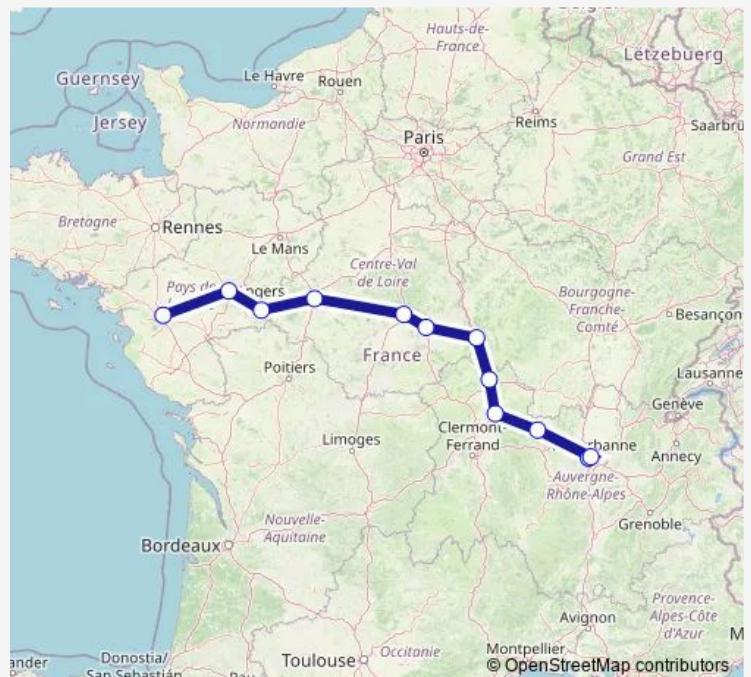

### Direction

Nantes — Lyon Perrache

12 stops

[Open route schedule](#)

Nantes

Angers-St-Laud

Saumur-Rive-Droite

St-Pierre-des-Corps

Vierzon

Bourges

Nevers

Moulins sur Allier

Saint-Germain-des-Fossés

Roanne

Lyon Part Dieu

Lyon Perrache

### Route schedule

Nantes — Lyon Perrache

Monday 06:26-14:47

Tuesday 06:26-14:47

Wednesday 06:26-14:47

Thursday 06:26-14:47

Friday 06:26-14:47

Saturday 06:26-14:47

### Route info

Direction: Nantes

Stops: 12

Trip Duration: 7 hour 11 min

■ IC121A

BusMaps