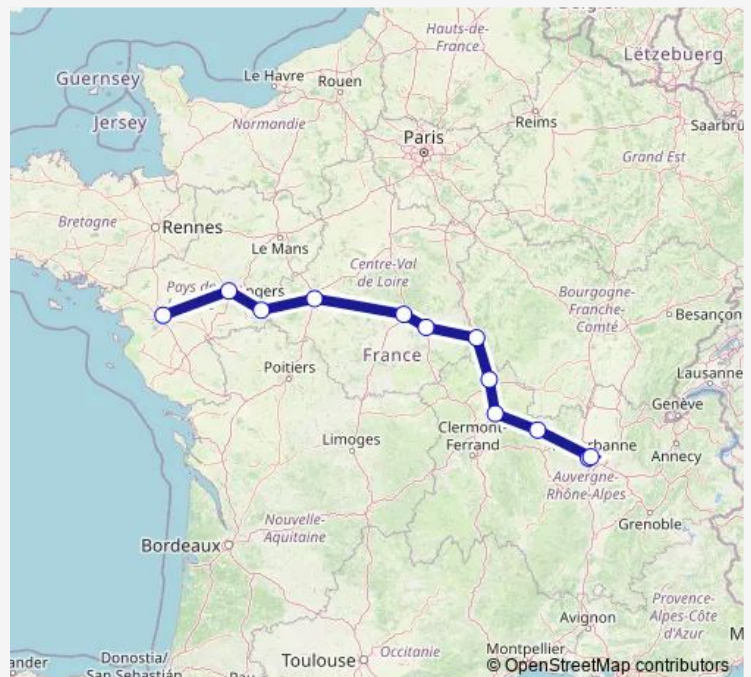

Long Distance Trains Ic121a

[Go to website](#)

Direction

Nantes — Lyon Perrache

12 stops

[Open route schedule](#)

Nantes

Angers-St-Laud

Friday 06:26-14:47

Saturday 06:26-14:47

Sunday 06:26-14:47

Route info

Direction: Nantes

Stops: 12

Trip Duration: 6 hour 56 min

Ic121a

BusMaps

Direction

Lyon Perrache — Nantes

12 stops

[Open route schedule](#)

Lyon Perrache

Lyon Part Dieu

Roanne

12 stops

[Open route schedule](#)

Nantes

Angers-St-Laud

Saumur-Rive-Droite

St-Pierre-des-Corps

Vierzon

Bourges