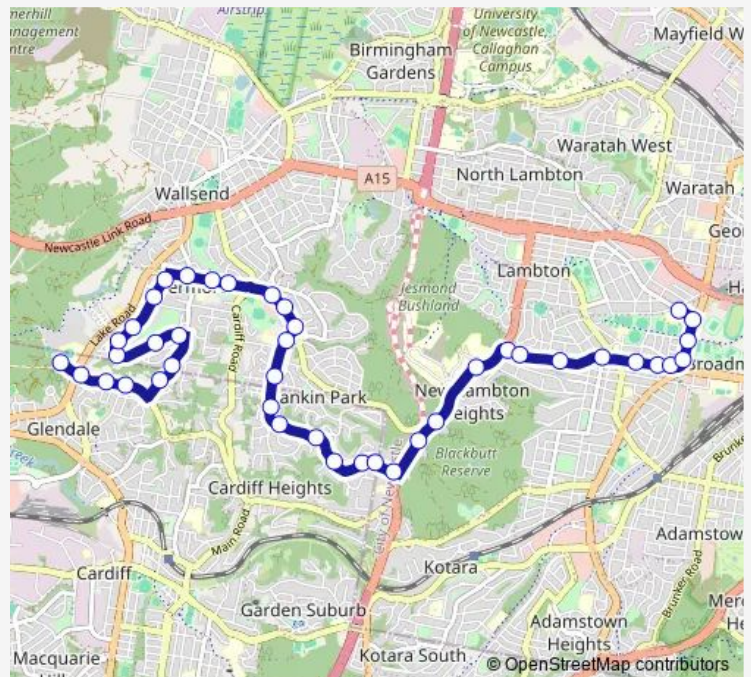

School Bus 6230 Elernore Vale to Lambton Hs

[Go to website](#)

Direction

Macquarie College, College Rd — Lambton High School, Young Rd

42 stops

[Open route schedule](#)

- Macquarie College, College Rd
- Reservior Rd After Lake Rd
- Newcastle Rudolf Steiner School, Reservoir Rd
- Reservoir Rd Opp Clarence St
- Jubilee Rd Opp Ellerdale Dr
- Jubilee Rd Opp Robinia Cl
- Aries Way Before Pisces Av
- 27 Aries Way
- Aries Way After Leo Cl
- Aries Way At Virgo St
- Aries Way After Virgo St
- Aries Way Opp Taurus St
- Aries Way At Aquarius Av
- Croudace Rd At Jubilee Rd
- Croudace Rd Opp Elernore Vale Public School
- Croudace Rd After Sherwood St
- Croudace Rd Opp Elernore Vale Shopping Centre
- Croudace Rd After Garsdale Av
- Croudace Rd Opp Grandview Rd
- Grandview Rd Opp Wallsend South Public School
- Grandview Rd At Cranbrook Pde

Route schedule

Macquarie College, College Rd — Lambton High School, Young Rd

Monday	07:42
Tuesday	07:42
Wednesday	07:42
Thursday	07:42
Friday	07:42
Saturday	—
Sunday	—

Route info

Direction: Macquarie College, College Rd

Stops: 42

Trip Duration: 0 hour 33 min

6230 — Elernore Vale to Lambton Hs

Grandview Rd At Meldon Pl

Grandview Rd Opp Clepham St

Grandview Rd Before Elbrook Dr

Grandview Rd Opp Mountain View Pde

42 Grandview Rd

Grandview Rd Opp Marshall St

Grandview Rd Before Lookout Rd

Lookout Rd Before Mccaffrey Dr

Lookout Rd After Mccaffrey Dr

Newcastle Private Hospital, Lookout Rd

Russell Rd After Croudace St

Russell Rd Opp Brett St