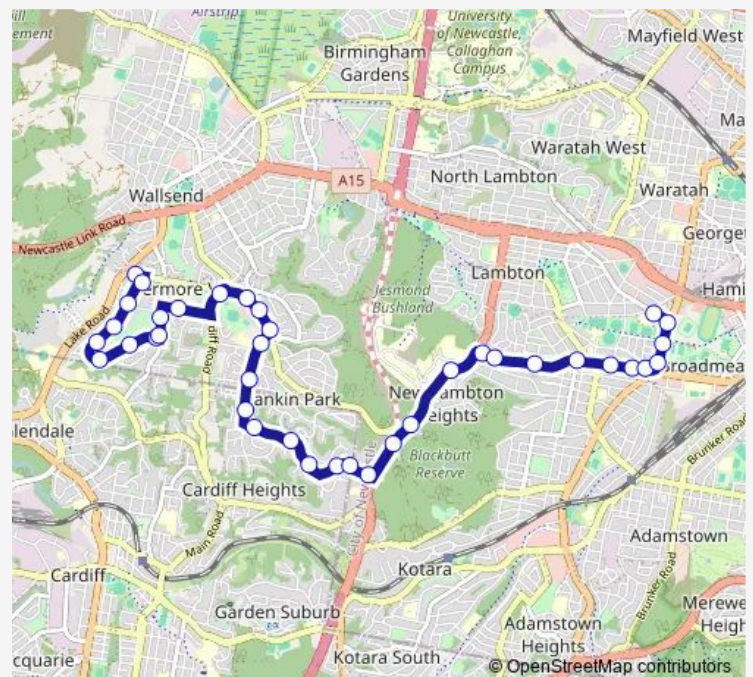

Grandview Rd At Meldon Pl

Grandview Rd Opp Clepham St

Grandview Rd Before Elbrook Dr

Grandview Rd Opp Mountain View Pde

Route schedule

Croudace Rd After Lake Rd — Lambton High School, Young Rd

Monday	07:50
Tuesday	07:50
Wednesday	07:50
Thursday	07:50
Friday	07:50
Saturday	—
Sunday	—

Route info

Direction: Croudace Rd After Lake Rd

Stops: 38

Trip Duration: 0 hour 25 min

6230 — Elermore Vale to Lambton Hs

42 Grandview Rd

Grandview Rd Opp Marshall St

Grandview Rd Before Lookout Rd