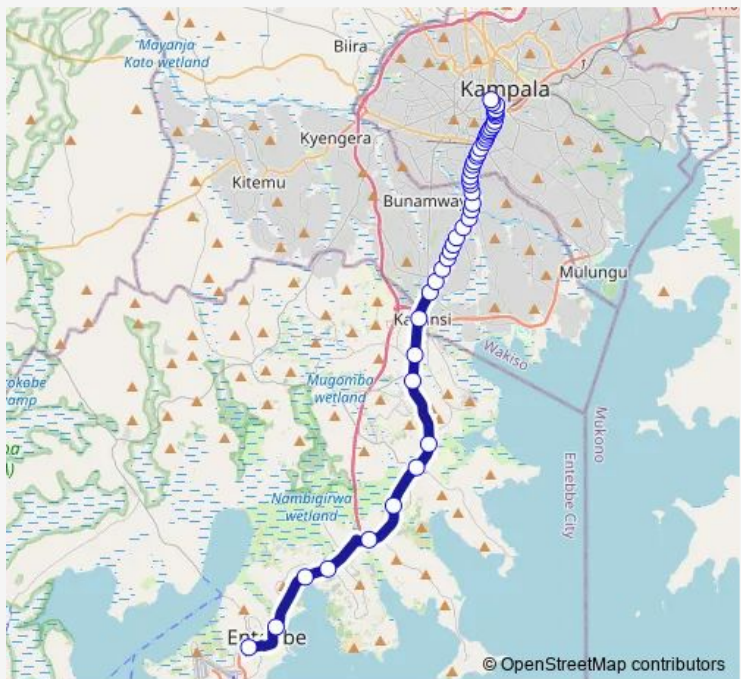

Bus IC051 Kitoro Taxi Park-New Taxi Park

[Go to website](#)

Direction
 Kitoro Taxi Park - Entebbe — Cooper Complex Taxi Park - Owino Parkyard Market
 47 stops
[Open route schedule](#)

- Kitoro Taxi Park - Entebbe
- Entebbe Town
- Katabe
- Abayita Ababiri - Mpala - Baita
- Mpala - Galugasi
- Kisubi
- Namulanda - Kawuku
- Kitende Rubeleto Junction
- Nakulait
- Kitende - Kajjansi
- Kajjansi
- Lweza Estate
- Mildmay Health Centre
- Seguku Sign Post
- Seguku Market
- Mogas Seguku
- Lubowa Police Station
- Full Gospel Church - Zana Sign Post
- Zana Stage
- Millenium Hotel (Lubowa-entebbe Rd)
- Hotel Explorer - Buganda Land Board Junction

Route info
 Direction: Kitoro Taxi Park - Entebbe
 Stops: 47
 Trip Duration: 2 hour 3 min

■ IC051 — Kitoro Taxi Park-New Taxi Park **BusMaps**

Batabata - Bata Zana

Total Petrol Station (Namasumba)

Namasuba Sign Post

Wednesday 06:30-19:00

Thursday 06:30-19:00

Friday 06:30-19:00

Saturday 06:30-19:00

Sunday 06:30-19:00

Route info

Direction: New Taxi Park - Kk Trust Hotel

Stops: 46