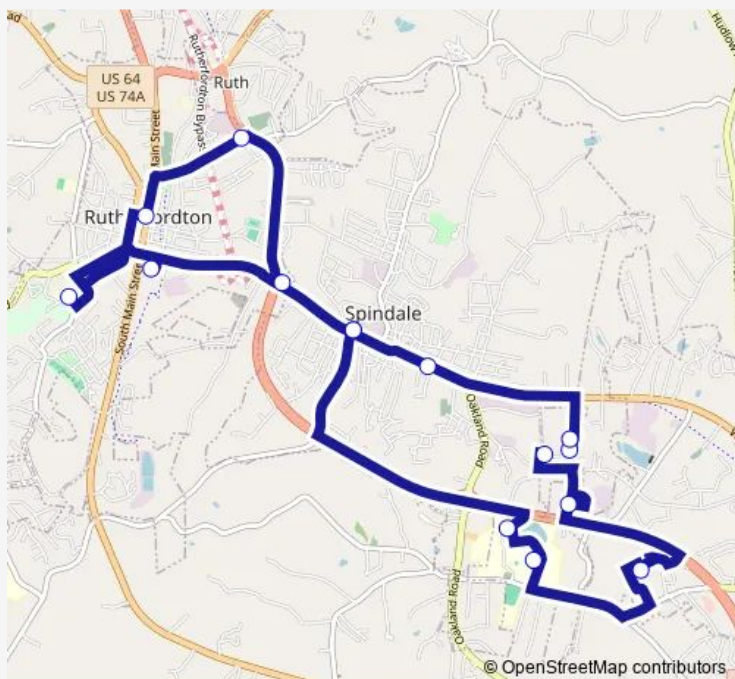

Sav-A-Lot/Big Lots

Dept. Social Services (Dss)

Rutherford Life Services

Route schedule

Transit Office — Rutherford Life Services

Monday	07:37
Tuesday	07:37
Wednesday	07:37
Thursday	07:37
Friday	07:37
Saturday	—
Sunday	—

Route info

Direction: Transit Office

Stops: 15

Trip Duration: 0 hour 58 min

© OpenStreetMap contributors

Direction

Transit Office — Dept. Social Services (Dss)

15 stops

[Open route schedule](#)

Transit Office

Rutherford Life Services

Main St Baptist Church

Serendipity

Mcdonald's/Exxon-Spindale

Trelleborg/Reeves-Green St

Courthouse

Sunday —

Route info

Direction: Transit Office

Stops: 15

Trip Duration: 1 hour 10 min

Direction

Main St Baptist Church — Transit Office

13 stops