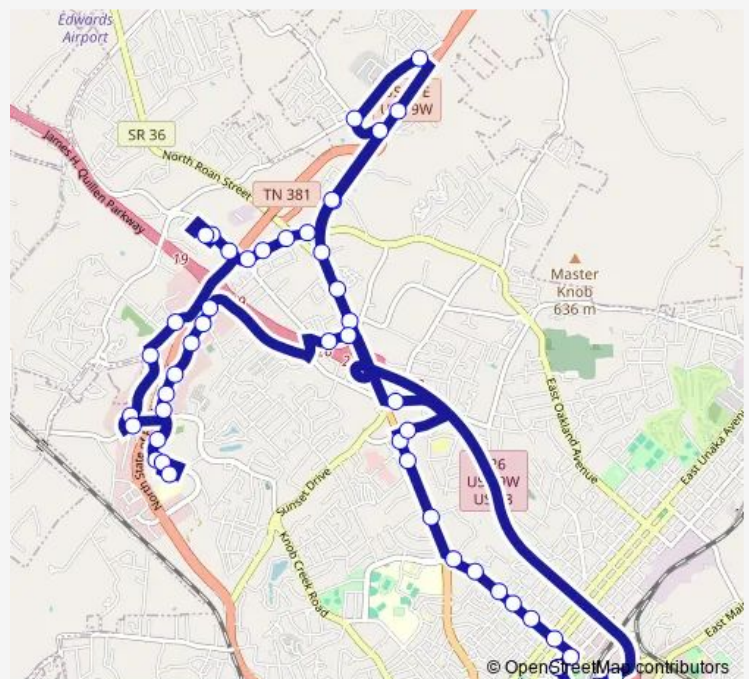

Bristol Hwy - Big Valley Park

Meridale & E. Mtn View

E. Mtn View & Timberlake

Route schedule

Transit Ctr — Transit Ctr

Monday 07:15-16:15

Tuesday 07:15-16:15

Wednesday 07:15-16:15

Thursday 07:15-16:15

Friday 07:15-16:15

Saturday 08:15-16:15

Sunday —

Route info

Direction: Transit Ctr

Stops: 49

Trip Duration: 0 hour 53 min

■ Si — Silver

Timberlake & Bristol Hwy

Bristol Hwy - Papa John's

W. Oakland - Big Lots

W. Oakland - Goodwill/Mellow Mushroom

W. Oakland & Vernon

W. Oakland - Classic Carwash

Browns Mill - Comfort Suites