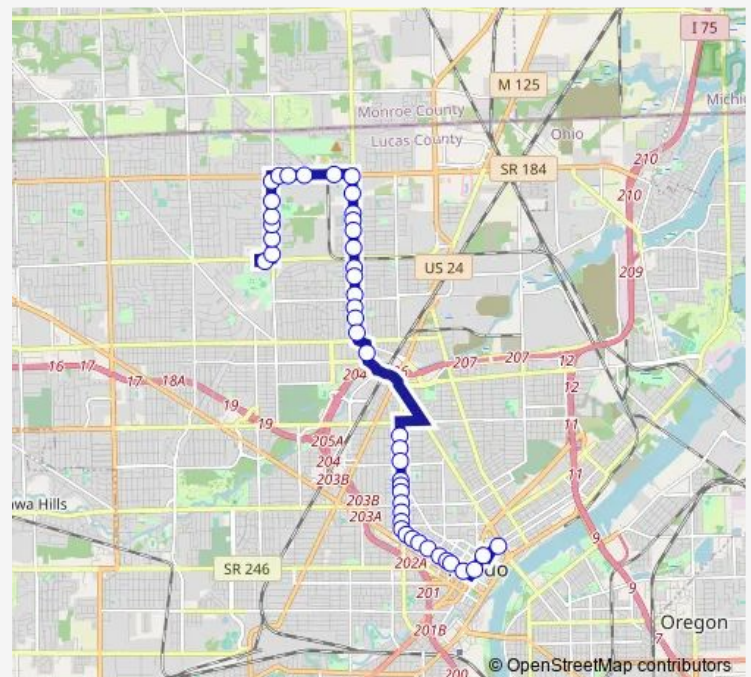

Lewis & Gramercy Sw

Lewis & Kipling Sw

Lewis & Mcdonald Nw

Route schedule

Miracle Mile N — Huron & Cherry (HUB Side)

Monday 05:43-19:43

Tuesday 05:43-19:43

Wednesday 05:43-19:43

Thursday 05:43-19:43

Friday 05:43-19:43

Saturday 06:43-18:43

Sunday 06:43-18:43

Route info

Direction: Miracle Mile N

Stops: 45

Trip Duration: 0 hour 32 min

26L — Detour Miracle Mile via Lewis

Lewis & Branleigh Nw

Lewis & Mallett Nw

Haverhill & Kane Sw

Collingwood & Collins Nw

Collingwood & Islington Nw

Collingwood & Delaware Nw

Collingwood & Winthrop Nw

Direction: Huron & Cherry (HUB Side)

Stops: 42

Trip Duration: 0 hour 32 min

Lewis & Mayfair Ne

Lewis & Northgate Se

Lewis & San Mateo Ne

Lewis & San Mateo Nne

Lewis & Alexis Se