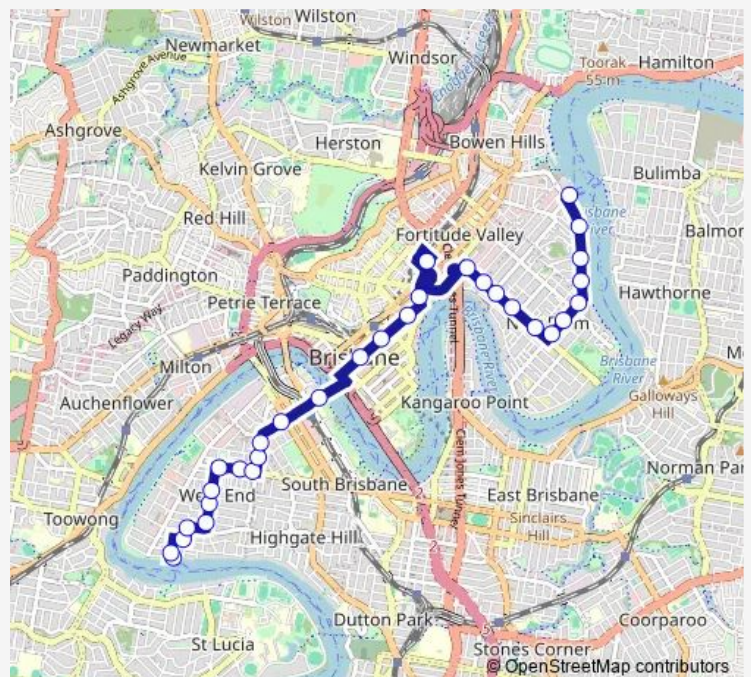

Brunswick St at Langshaw Street, stop 10

Brunswick St at Barker St, stop 9

Brunswick St at Heal Street, stop 8

Brunswick St at Harcourt Street, stop 6

Brunswick St at Robertson Street, stop 5

Ann Street Stop 216 at Valley Island

Boundary St at West End, stop 7

Vulture St at Cambridge Street, stop 8

**Route schedule**

Commercial Rd at Teneriffe Ferry, stop 16 — Orleigh St at West End Ferry, stop 15

Monday	—
Tuesday	—
Wednesday	—
Thursday	—
Friday	—
Saturday	01:20-04:20
Sunday	01:20-04:20

**Route info**

Direction: Commercial Rd at Teneriffe Ferry, stop 16

Stops: 28

Trip Duration: 0 hour 35 min

N199 — West End - Teneriffe Ferry Nightlink

Vulture St at West End School, stop 9

Hardgrave Rd at Rialto, stop 10

## Route info

Direction: Orleigh St at West End Ferry, stop 15

Stops: 31

Trip Duration: 0 hour 35 min

Merthyr Rd at Merthyr Central, stop 11

Merthyr Rd at Alford Street, stop 12

Merthyr Rd at Hawthorne Street, stop 13