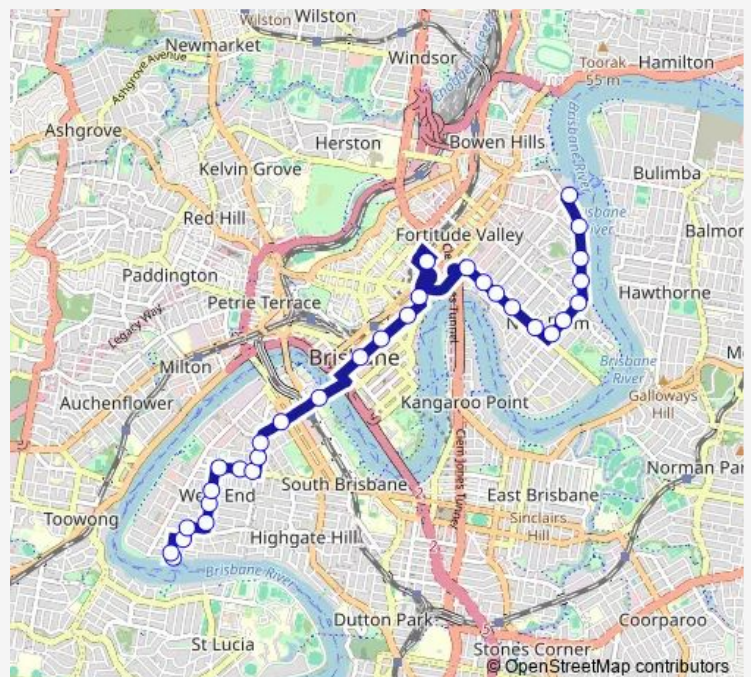

Charlotte Street Stop 90 near Market St

George Street Stop 116

Cultural Centre station, platform 2

Melbourne St at Manning Street, stop 4

Boundary St at West End Junction, stop 5

Boundary St at Jane Street, stop 6

Boundary St at West End, stop 7

Vulture St at Cambridge Street, stop 8

**Route schedule**

Commercial Rd at Teneriffe Ferry, stop 16 — Orleigh St at West End Ferry, stop 15

Monday	—
Tuesday	—
Wednesday	—
Thursday	—
Friday	—
Saturday	01:20-04:20
Sunday	01:20-04:20

**Route info**

Direction: Commercial Rd at Teneriffe Ferry, stop 16

Stops: 28

Trip Duration: 0 hour 35 min

N199 — West End - Teneriffe Ferry Nightlink

Vulture St at West End School, stop 9

Hardgrave Rd at Rialto, stop 10

## Route info

Direction: Orleigh St at West End Ferry, stop 15

Stops: 31

Trip Duration: 0 hour 35 min

Merthyr Rd at Merthyr Central, stop 11

Merthyr Rd at Alford Street, stop 12

Merthyr Rd at Hawthorne Street, stop 13