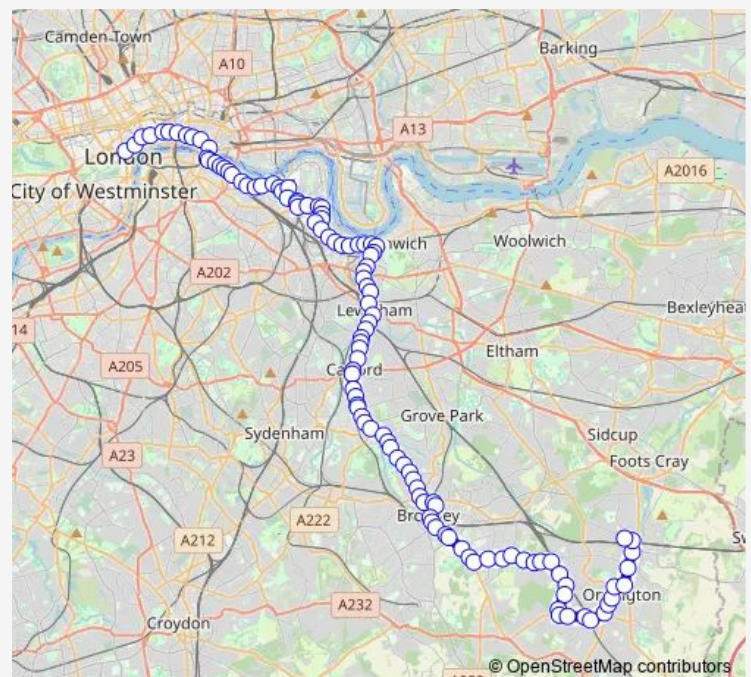

Tower Bridge Road

Boss Street

Dockhead

Jamaica Road / Abbey Street

Bermondsey Station

Route schedule

Trafalgar Square/Charing Cross — St Mary Cray Station

Monday 00:25-04:25

Tuesday 00:25-04:25

Wednesday 00:25-04:25

Thursday 00:25-04:25

Friday 00:25-04:25

Saturday 00:25-04:25

Sunday 00:25-04:25

Route info

Direction: Trafalgar Square/Charing Cross

Stops: 113

Trip Duration: 5 hour 20 min

N199 — Trafalgar Square - London Bridge - Surrey Quays - Greenwich - St Mary Cray Station

Drummond Road

Southwark Park

Neptune St / St Olaves Estate

Surrey Quays Road

Canada Water Bus Station

Hothfield Place

Surrey Quays Shopping Centre

Surrey Quays Station

Lower Road / Surrey Quays Stn

Yeoman Street

Dunnage Crescent

Grove Street / Plough Way