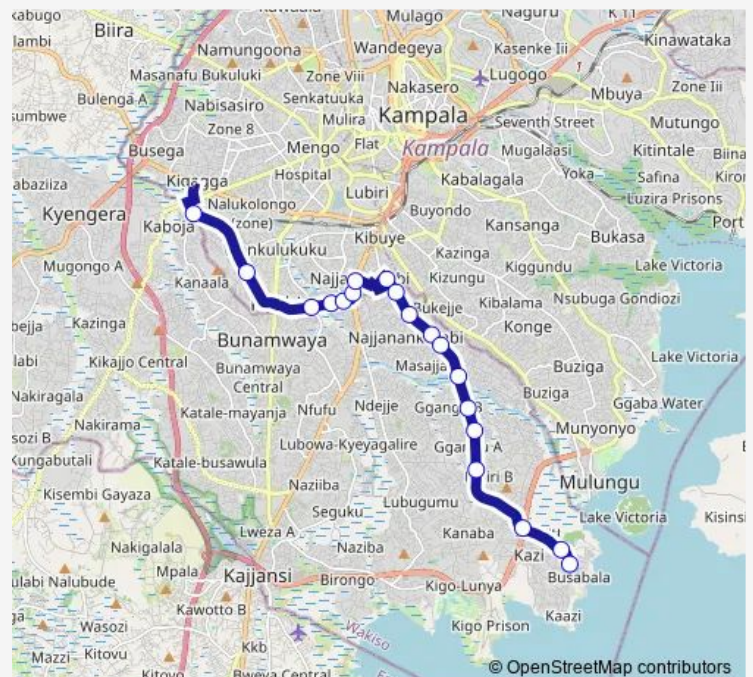

St. Paul Church - Masajja Dental Clinic

Little Pony Primary School

Bussabala Rd - River

Gango

Jordan Medical Centre

Kibiri

Busabala Stage

Sema Shopping Center - Busabala Rd

Saturday 06:30-19:00

Sunday 06:30-19:00

Route info

Direction: Mutundwe (Wabiyinja)

Stops: 19

Trip Duration: 1 hour 2 min

■ IC090 — Nateete Taxi Park-One Love Beach Stage

IC090 Bus time schedules and route maps are available in an offline PDF at busmaps.com. Use the busmaps.com website to see live bus times, train schedule or subway schedule, and step-by-step directions for all public transit in Kampala