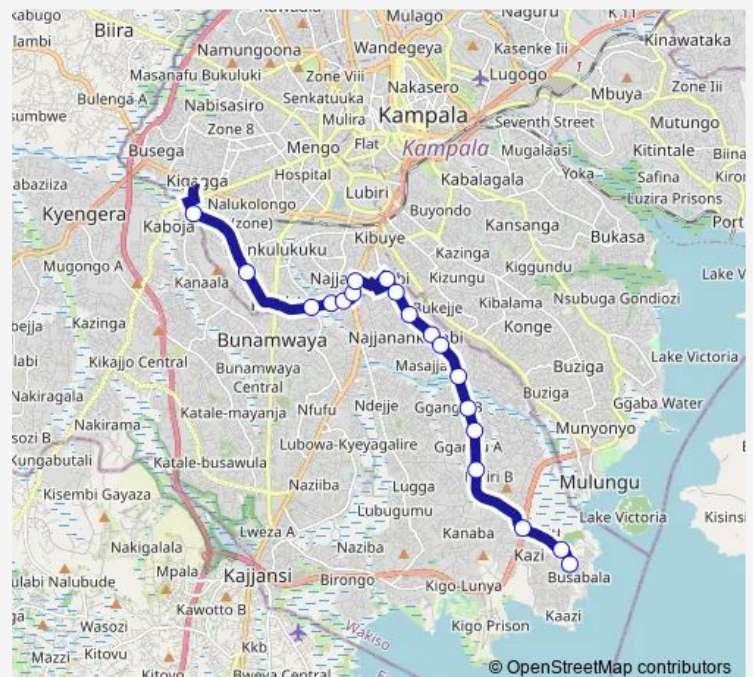

Bus Ic090 Nateete Taxi Park-One Love Beach Stage

[Go to website](#)

Direction

Mutundwe (Wabiyinja) — One Love Beach Stage

19 stops

[Open route schedule](#)

Mutundwe (Wabiyinja)

Kampala University

Petro Fuel Station (Nyanama Rd)

Kabowa Nyanama Rd

Theresa House (Gabunga Rd)

Mk Clinic - Najja Nankumbi

Najjanankumbi - Zabba Supermarket

Jika Medical Centre (Bussabala Rd)

Bussabala Rd

Good Health Medical Centre (Bussabala Rd)

St. Paul Church - Masajja Dental Clinic

Little Pony Primary School

Bussabala Rd - River

Gango

Jordan Medical Centre

Kibiri

Busabala Stage

Sema Shopping Center - Busabala Rd

One Love Beach Stage

Route schedule

Mutundwe (Wabiyinja) — One Love Beach Stage

Monday 06:30-19:00

Tuesday 06:30-19:00

Wednesday 06:30-19:00

Thursday 06:30-19:00

Friday 06:30-19:00

Saturday 06:30-19:00

Sunday 06:30-19:00

Route info

Direction: Mutundwe (Wabiyinja)

Stops: 19

Trip Duration: 1 hour 2 min

Ic090 — Nateete Taxi Park-One Love Beach Stage