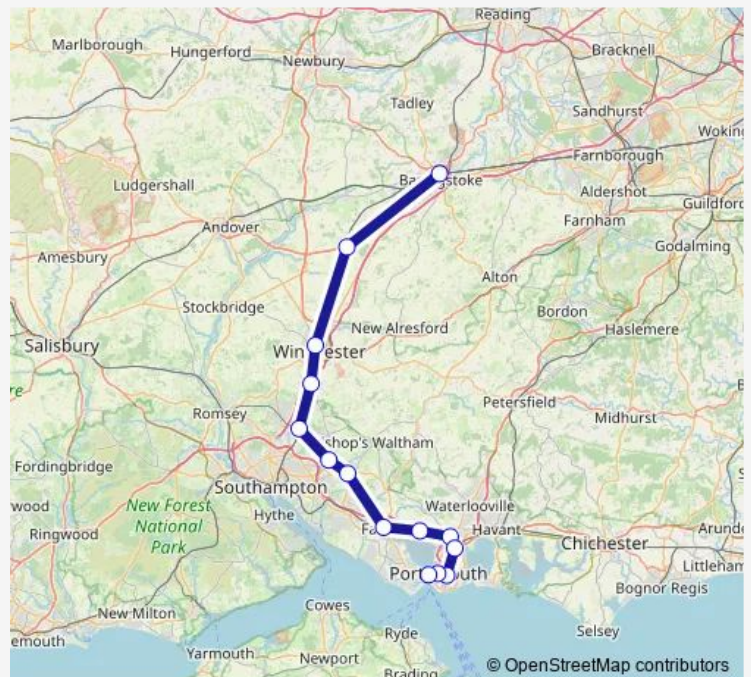

Rail Sw:Bsk->Pmh SW train service from BSK to Pmh

[Go to website](#)

Direction

Basingstoke — Portsmouth Harbour

14 stops

[Open route schedule](#)

Basingstoke

Micheldever

Winchester

Shawford

Eastleigh

Hedge End

Botley

Fareham

Portchester

Cosham

Wednesday —

Thursday —

Friday —

Saturday 08:00-22:56

Sunday 07:48

Route info

Direction: Basingstoke

Stops: 14

Trip Duration: 1 hour 18 min

■ Sw:Bsk->Pmh — SW train service from BSK to Pmh

Sw:Bsk->Pmh Rail time schedules and route maps are available in an offline PDF at busmaps.com. Use the busmaps.com website to see live bus times, train schedule or subway schedule, and step-by-step directions for all public transit in Portsmouth